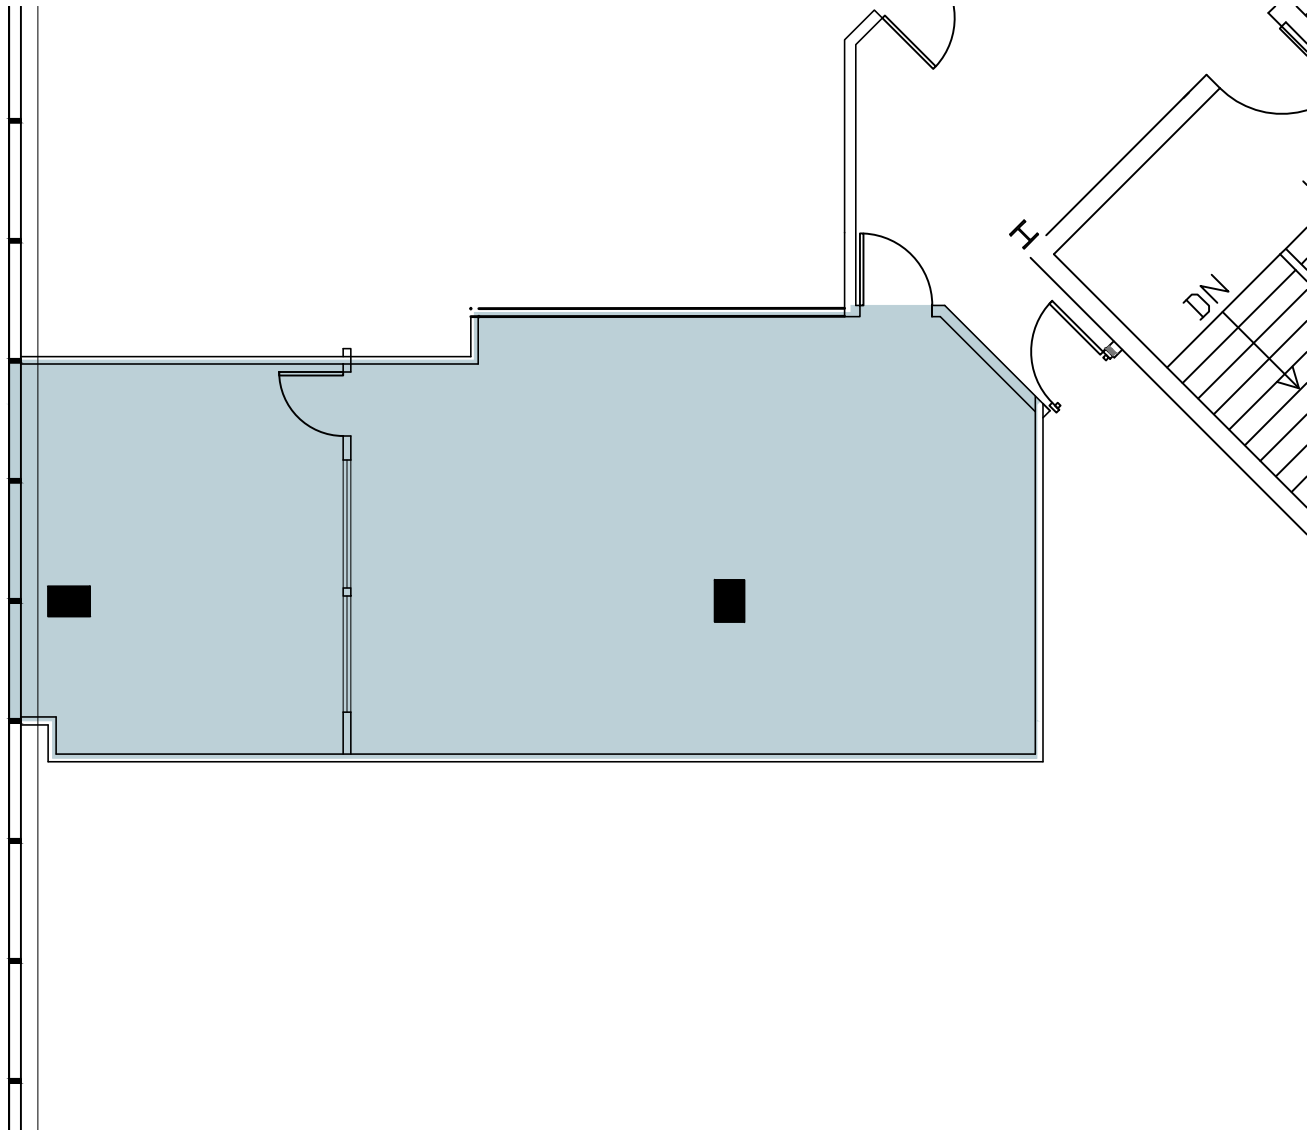

KEY PLAN

5FL

DATE:
03/10/2025

SCALE:
1/8" = 1'-0"

FIFTH FLOOR
660 WHITE PLAINS ROAD
TARRYTOWN, NEW YORK 10591

GHP OFFICE REALTY
FOUR WEST RED OAK LANE
WHITE PLAINS, NY 10604
Tel 914.642.9300
Fax 914.642.9301