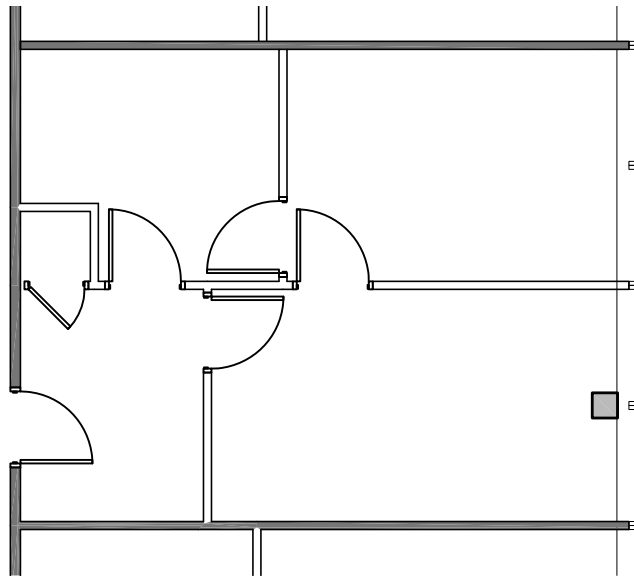

THIRD FLOOR KEY PLAN

**3FL**

DATE:  
11/09/21

SCALE:  
1/8" = 1'-0"

**SUITE 303 - THIRD FLOOR**

297 KNOLLWOOD ROAD  
WHITE PLAINS, NY 10607