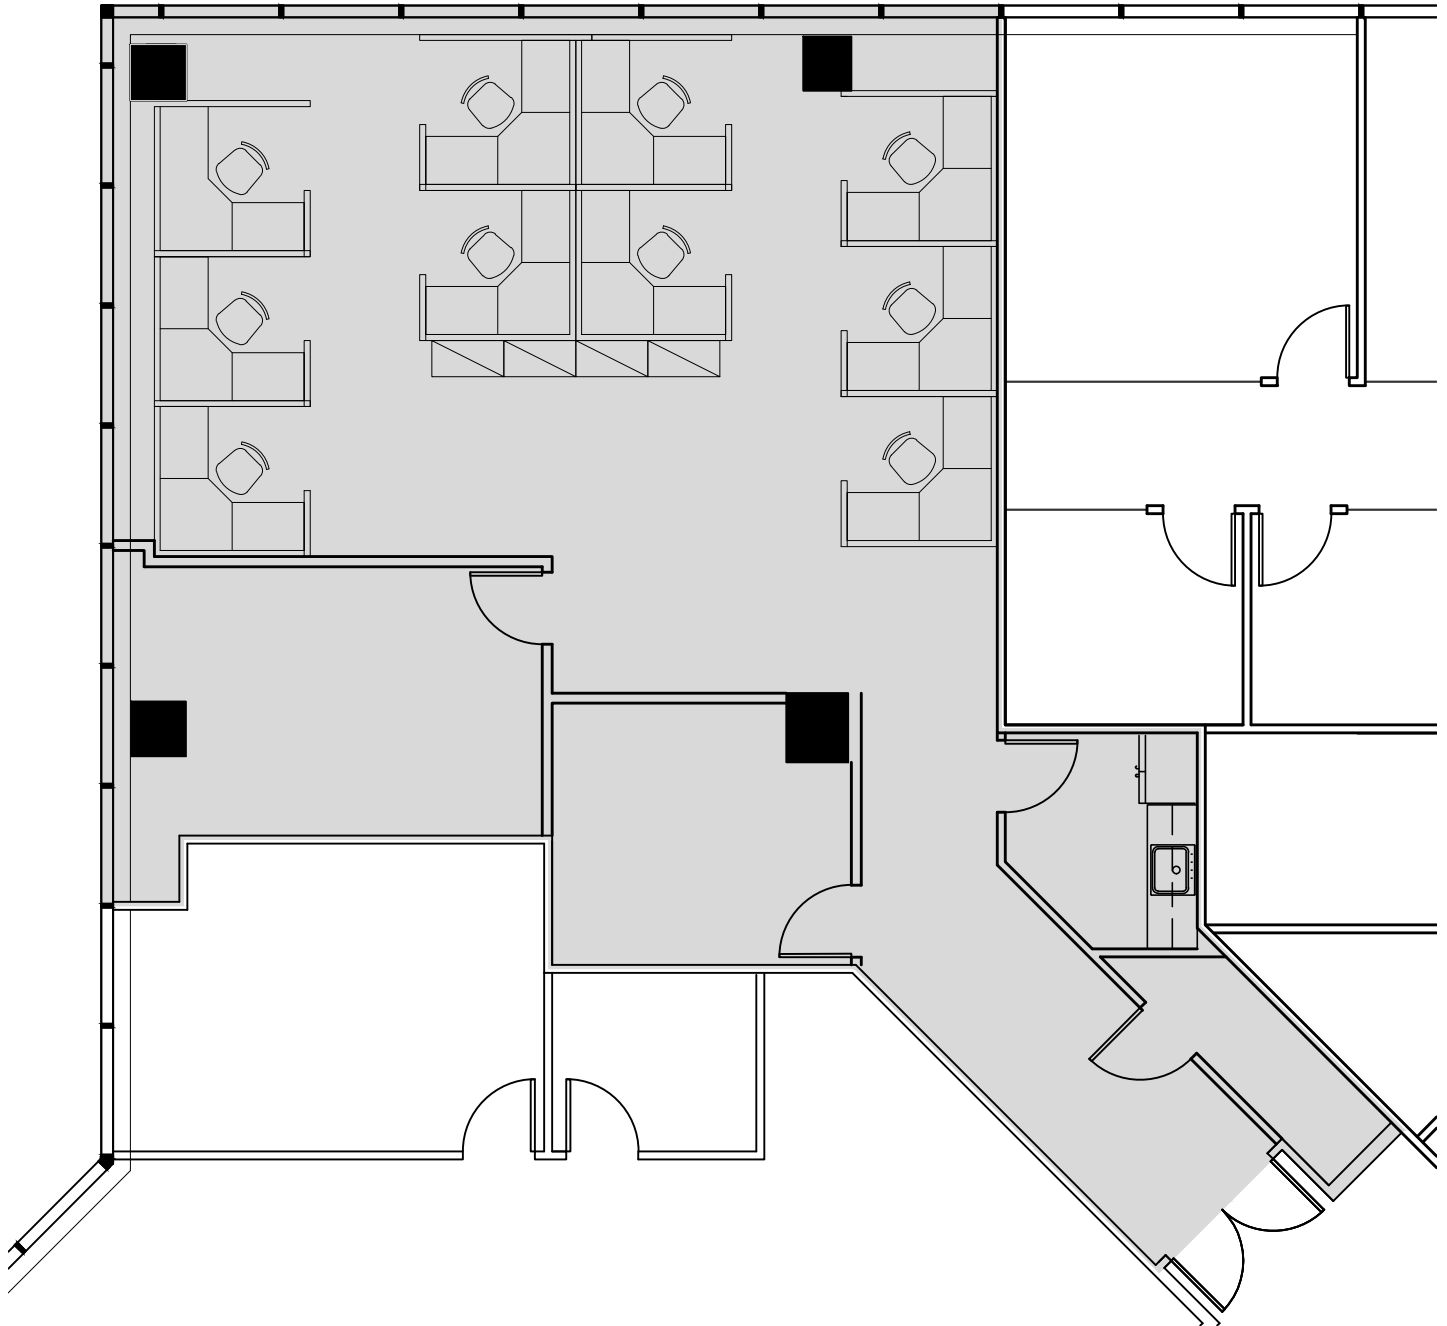

KEY PLAN

5FL

DATE:
10/25/22

SCALE:
1/8" = 1'-0"

FIFTH FLOOR
660 WHITE PLAINS ROAD
TARRYTOWN, NEW YORK 10591

GHP OFFICE REALTY
FOUR WEST RED OAK LANE
WHITE PLAINS, NY 10604
Tel 914.642.9300
Fax 914.642.9301