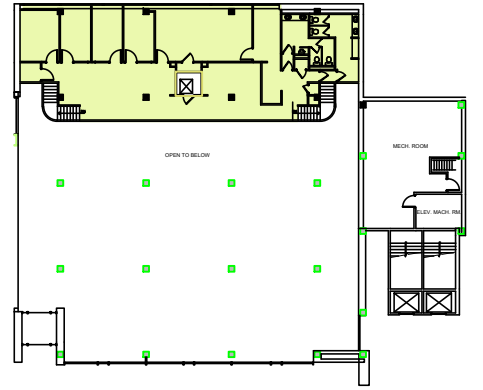

1ST FLOOR KEY PLAN

1FL

DATE:
08/31/22

SCALE:
1/8" = 1'0"

FIRST FLOOR
170 HAMILTON AVENUE
WHITE PLAINS, NEW YORK 10601

MEZZANINE KEY PLAN

ML

DATE:
09/01/22

SCALE:
3/32" = 1'0"

MEZZANINE OFFICE SPACE
170 HAMILTON AVENUE
WHITE PLAINS, NEW YORK 10601