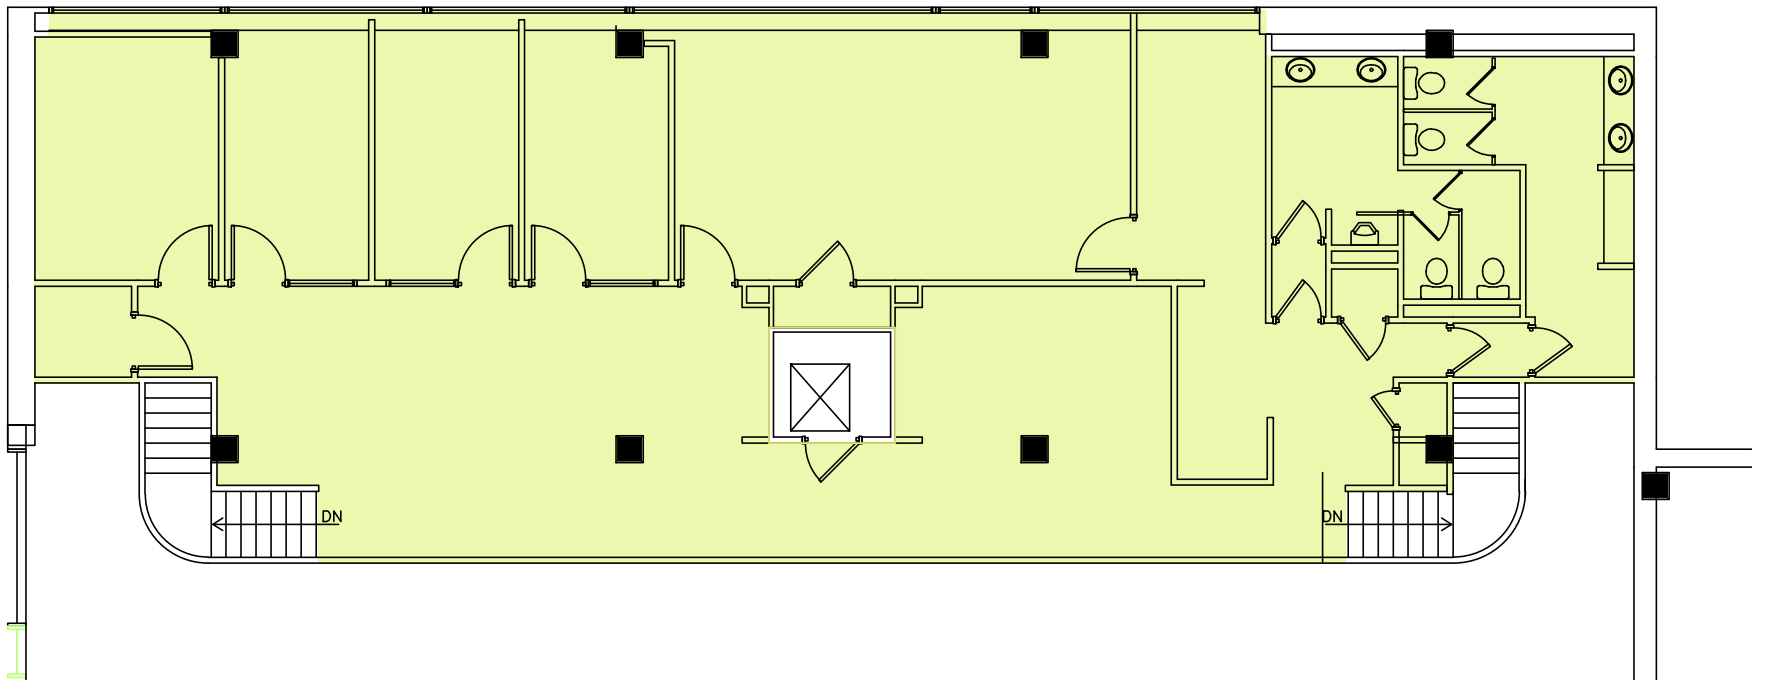

1ST FLOOR KEY PLAN

1FL

DATE:
08/31/22

SCALE:
1/8" = 1'0"

FIRST FLOOR
170 HAMILTON AVENUE
WHITE PLAINS, NEW YORK 10601

MEZZANINE KEY PLAN

ML

DATE:
09/01/22

SCALE:
3/32" = 1'0"

MEZZANINE OFFICE SPACE
170 HAMILTON AVENUE
WHITE PLAINS, NEW YORK 10601