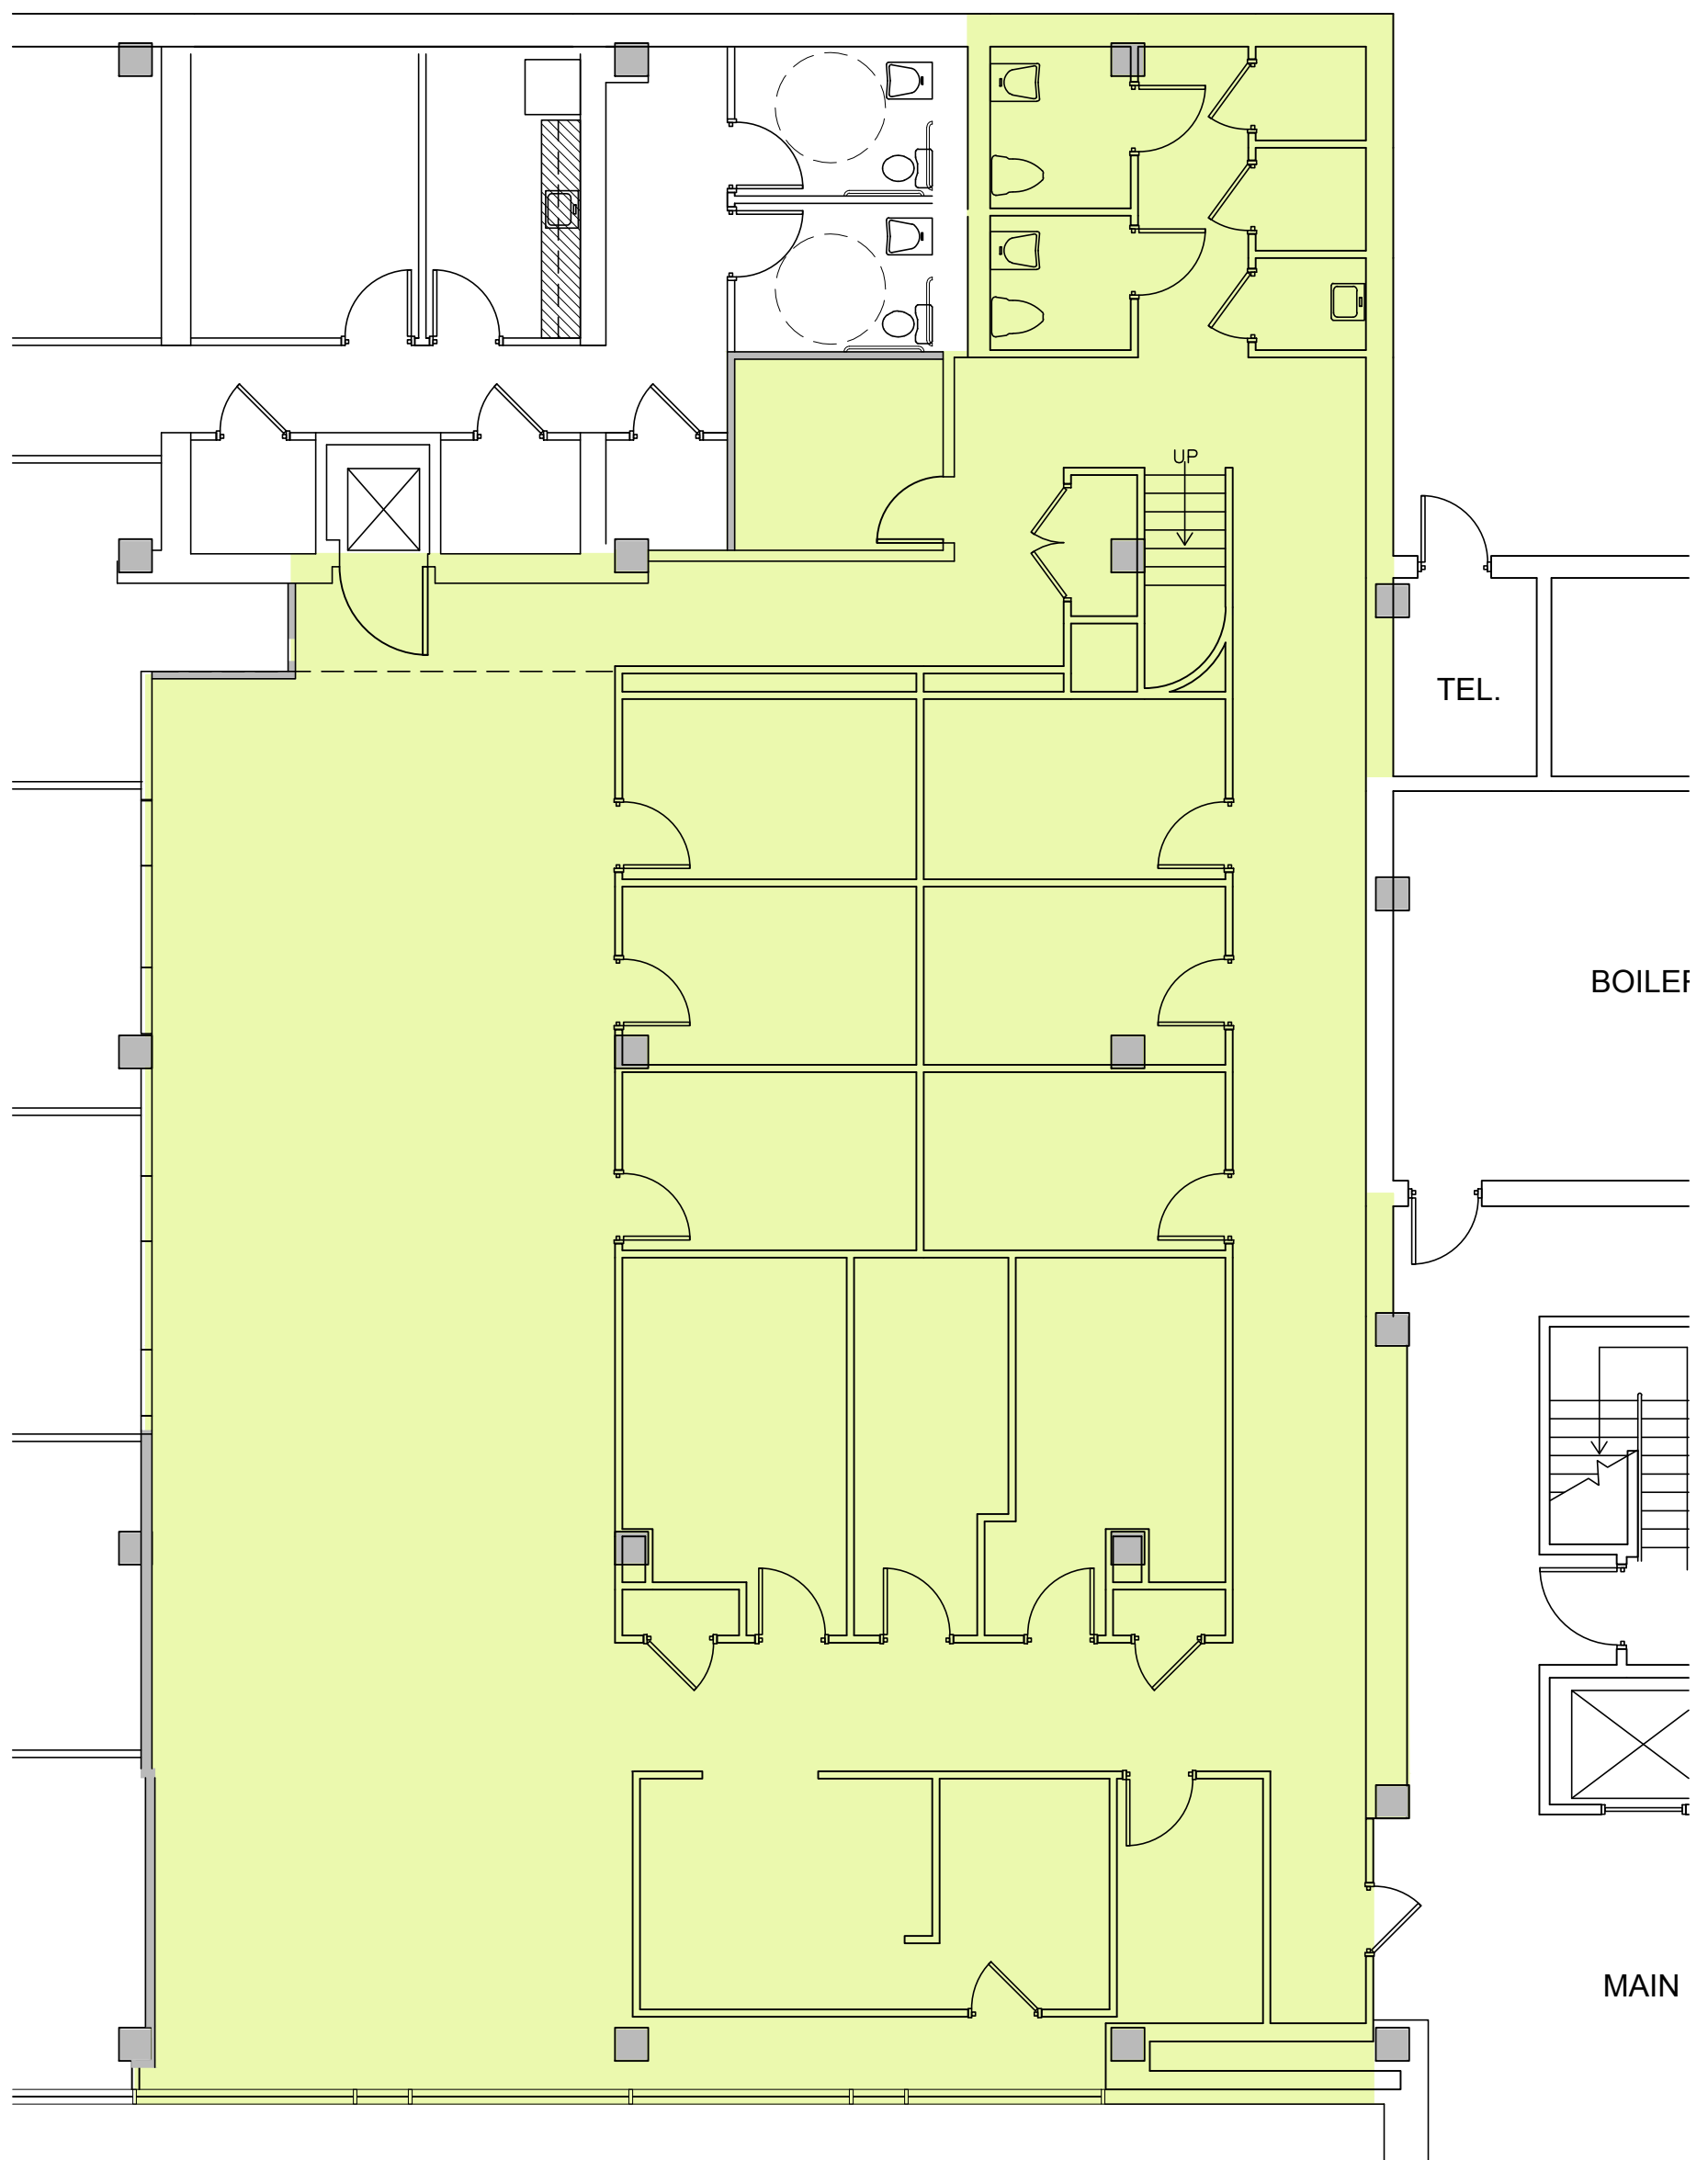

1ST FLOOR KEY PLAN

1FL

DATE:
08/31/22

SCALE:
1/8" = 1'0"

FIRST FLOOR
170 HAMILTON AVENUE
WHITE PLAINS, NEW YORK 10601

MEZZANINE KEY PLAN

ML

DATE:
09/01/22

SCALE:
3/32" = 1'0"

MEZZANINE OFFICE SPACE
170 HAMILTON AVENUE
WHITE PLAINS, NEW YORK 10601