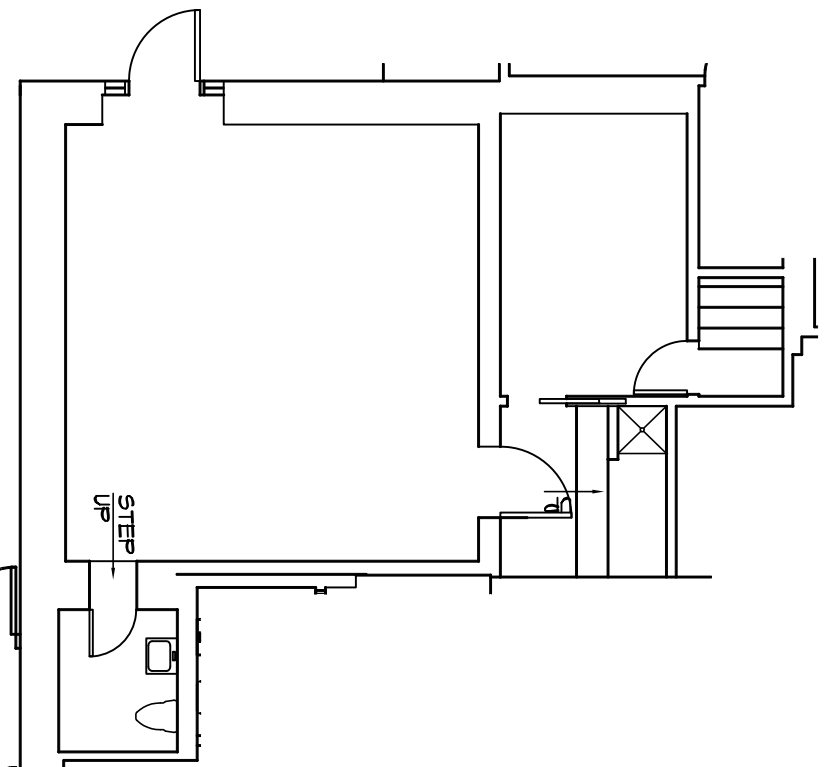

1FL

DATE:
11/07/2016

SCALE:
N.T.S.

FIRST FLOOR
79 EAST PUTNAM AVENUE
GREENWICH, CT 06830

GHP OFFICE REALTY
FOUR WEST RED OAK LANE
WHITE PLAINS, NY 10604
Tel/ 914.694.6070
Fax 914.694.6072