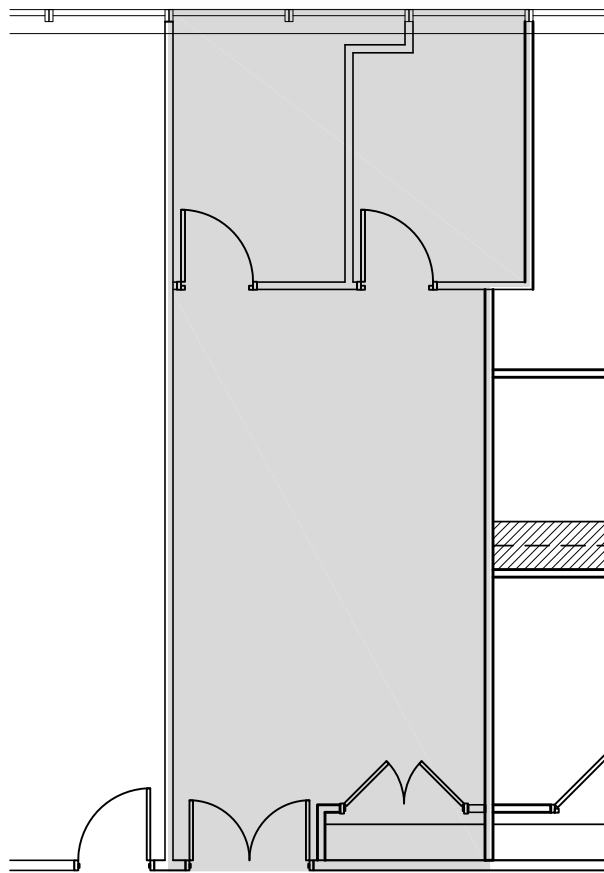

SECOND FLOOR KEY PLAN

2FL

DATE:
06/29/21

SCALE:
1/8" = 1'-0"

SUITE 217 - SECOND FLOOR
297 KNOLLWOOD ROAD
WHITE PLAINS, NEW YORK 10607