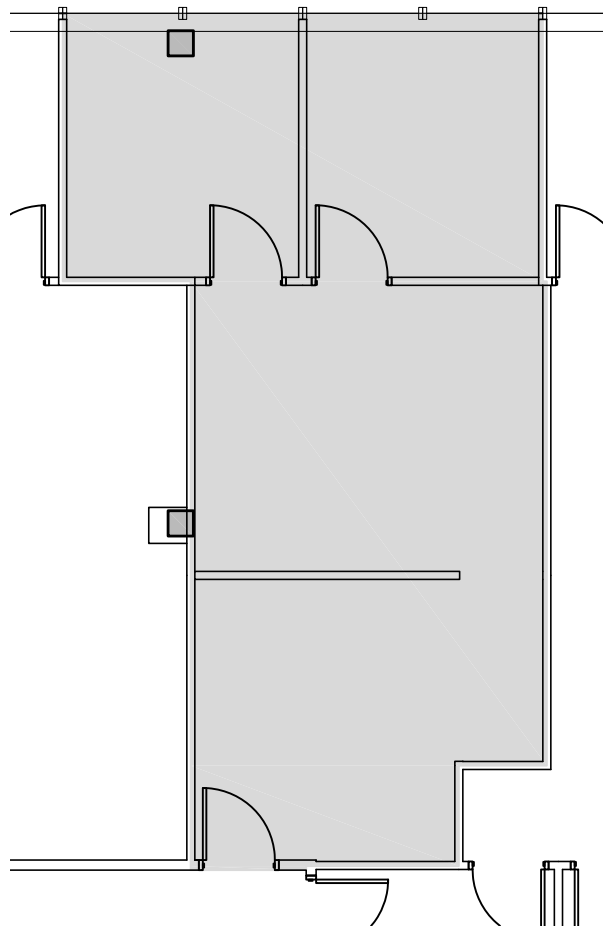

THIRD FLOOR KEY PLAN

3FL

DATE:
06/29/21

SCALE:
1/8" = 1'-0"

SUITE 306 - THIRD FLOOR
297 KNOLLWOOD ROAD
WHITE PLAINS, NEW YORK 10607

GHP