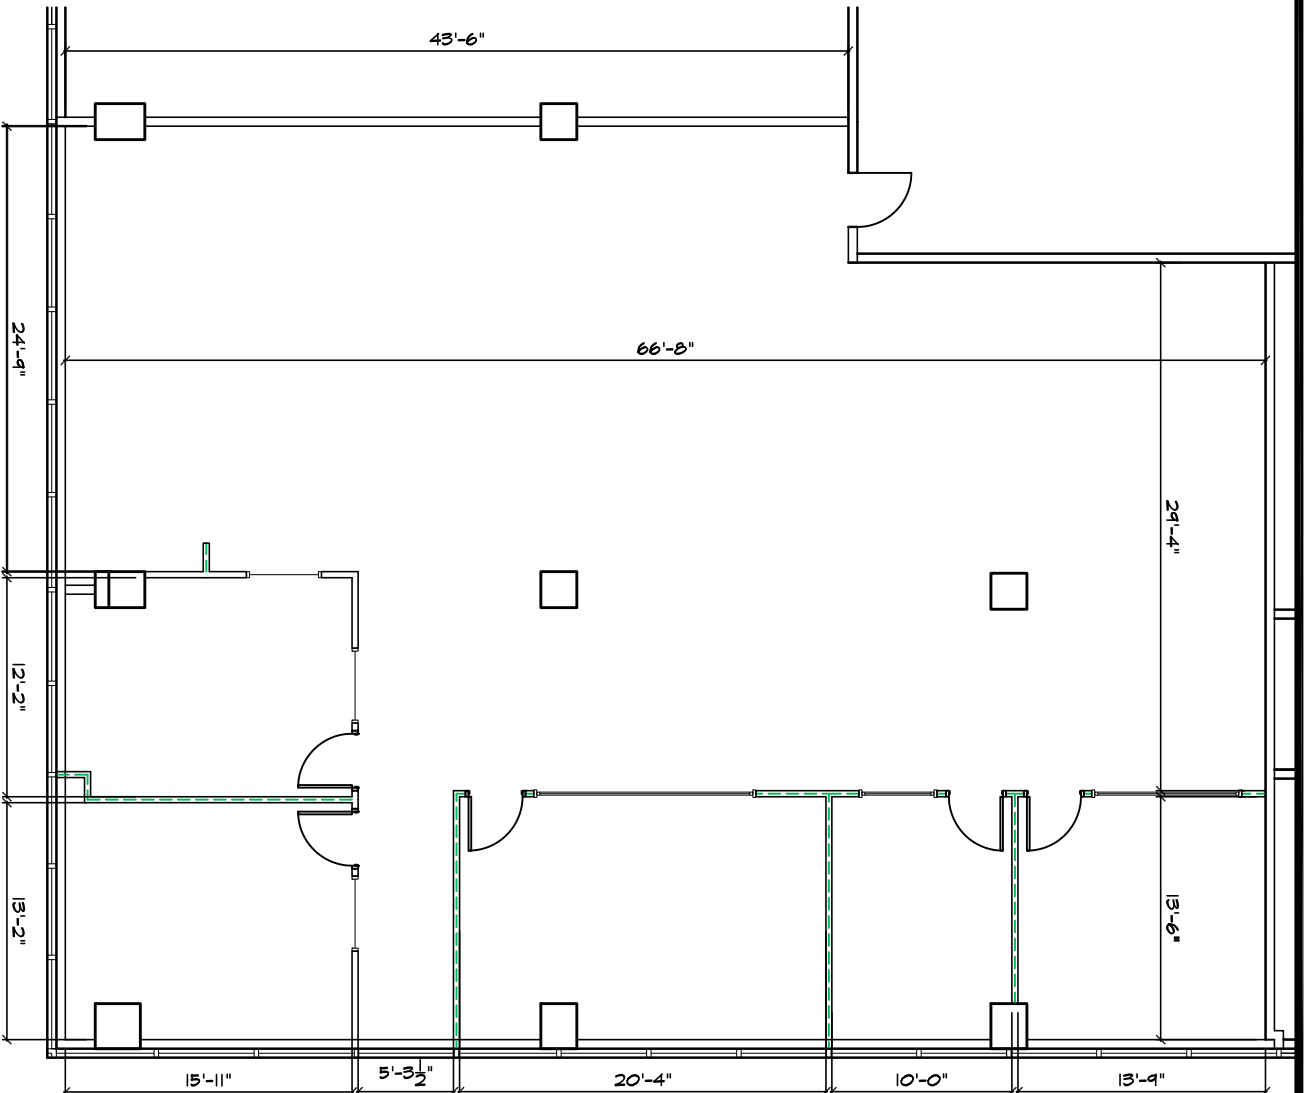

FOURTH FLOOR KEY PLAN

CARDARELLI  
DESIGN & ARCHITECTURE, P.C.  
Architecture and Planning  
297 KACHIVONCO ROAD, SUITE 402  
ROCHELLE, NY 10804  
Phone: (914) 437-5554 / Fax: (914) 437-5555

4FL

DATE:  
10.15.14

SCALE:  
3/32"=1'-0"

FOURTH FLOOR  
145 HUGUENOT  
NEW ROCHELLE, NY

GHP OFFICE REALTY  
FOUR WEST RED OAK LANE  
WHITE PLAINS, NY 10604  
Tel: 914.692.9300  
Fax: 914.642.9301