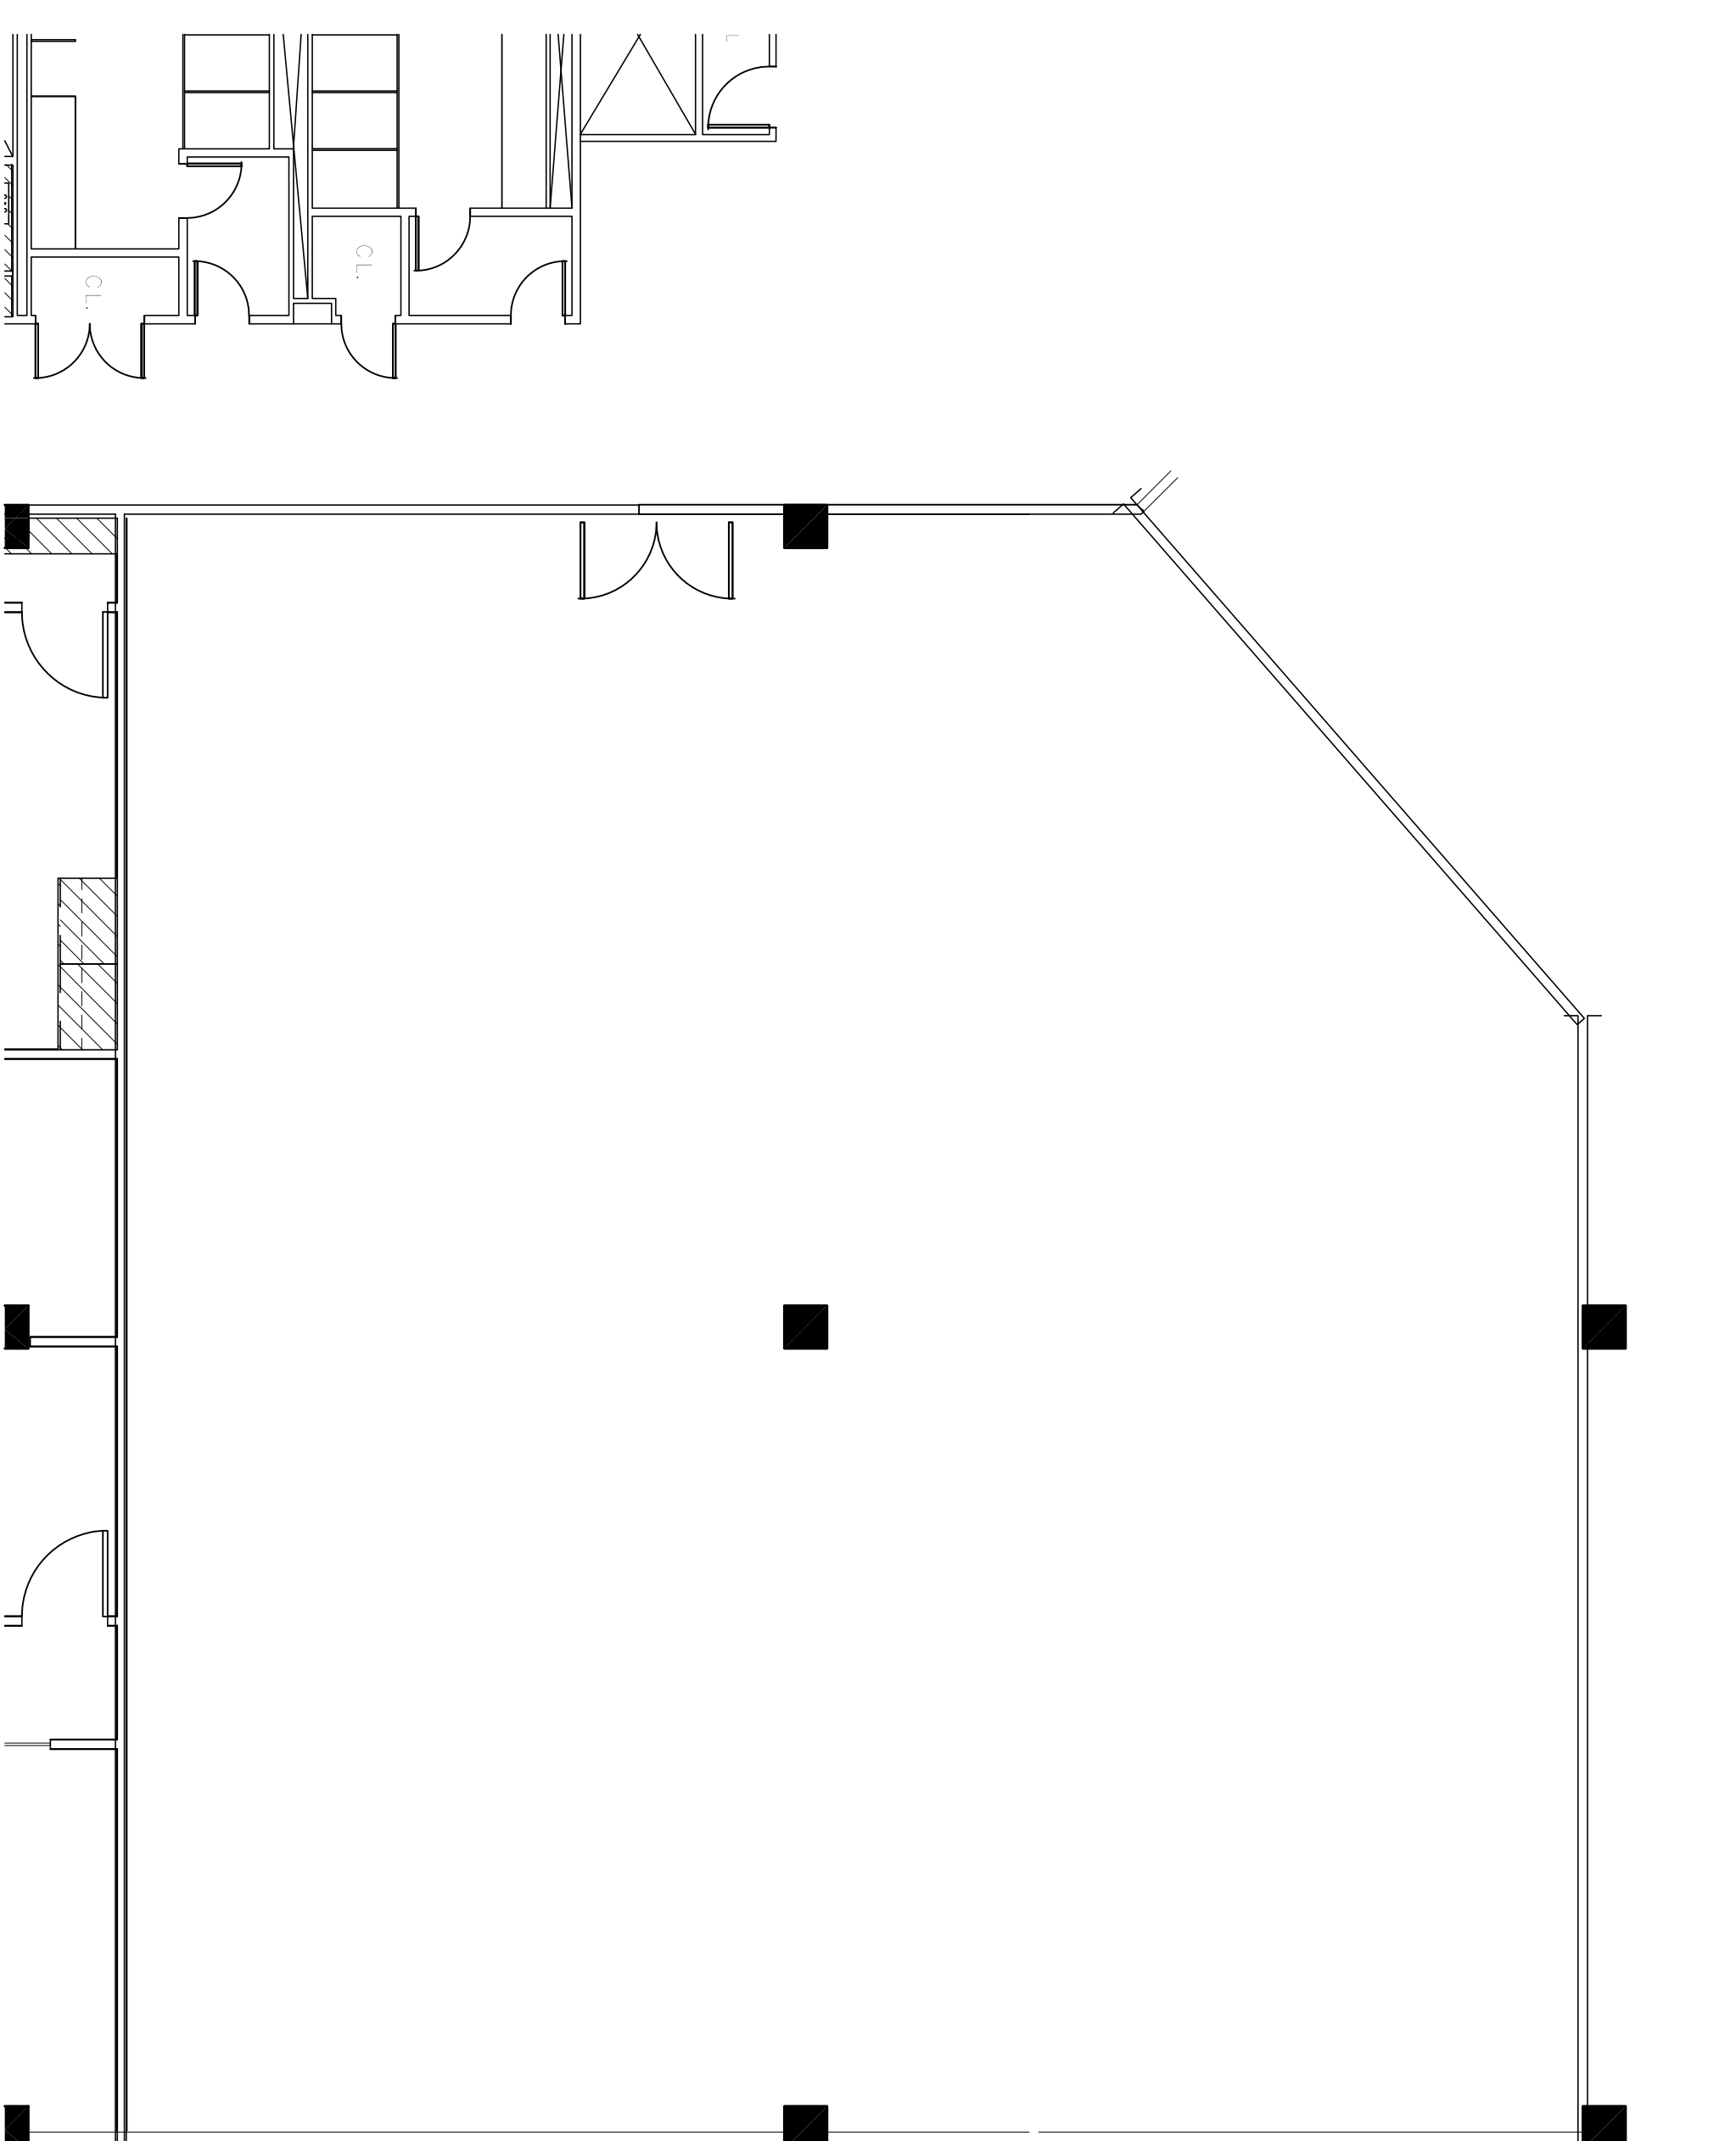

1 KEY PLAN
SCALE: N.T.S.

1 BLOCK OUT PLAN
SCALE: 1/8" = 1'-0"

CARDARELLI
DESIGN & ARCHITECTURE, P.C.
297 KNOWLEDGE ROAD, SUITE 202
WHITE PLAINS, NY 10607
PHONE: 914-437-9554 / FAX: 914-437-9555

PROJECT:
BLOCK OUT PLAN
115 E STEVENS AVE.
VALHALLA, NEW YORK 10595
FIRST FLOOR

NO.	ISSUE	DATE
1.	ISSUED TO CLIENT FOR REVIEW	05/29/18

SCALE:	
SCALE:	PROJECT NO.:
AS NOTED	05/29/18
DRAWN BY: MPA	CHECKED BY: MPA
APPROVED BY:	
DRAWING TITLE:	
BLOCK OUT PLAN	

DRAWING NO.: **B |**