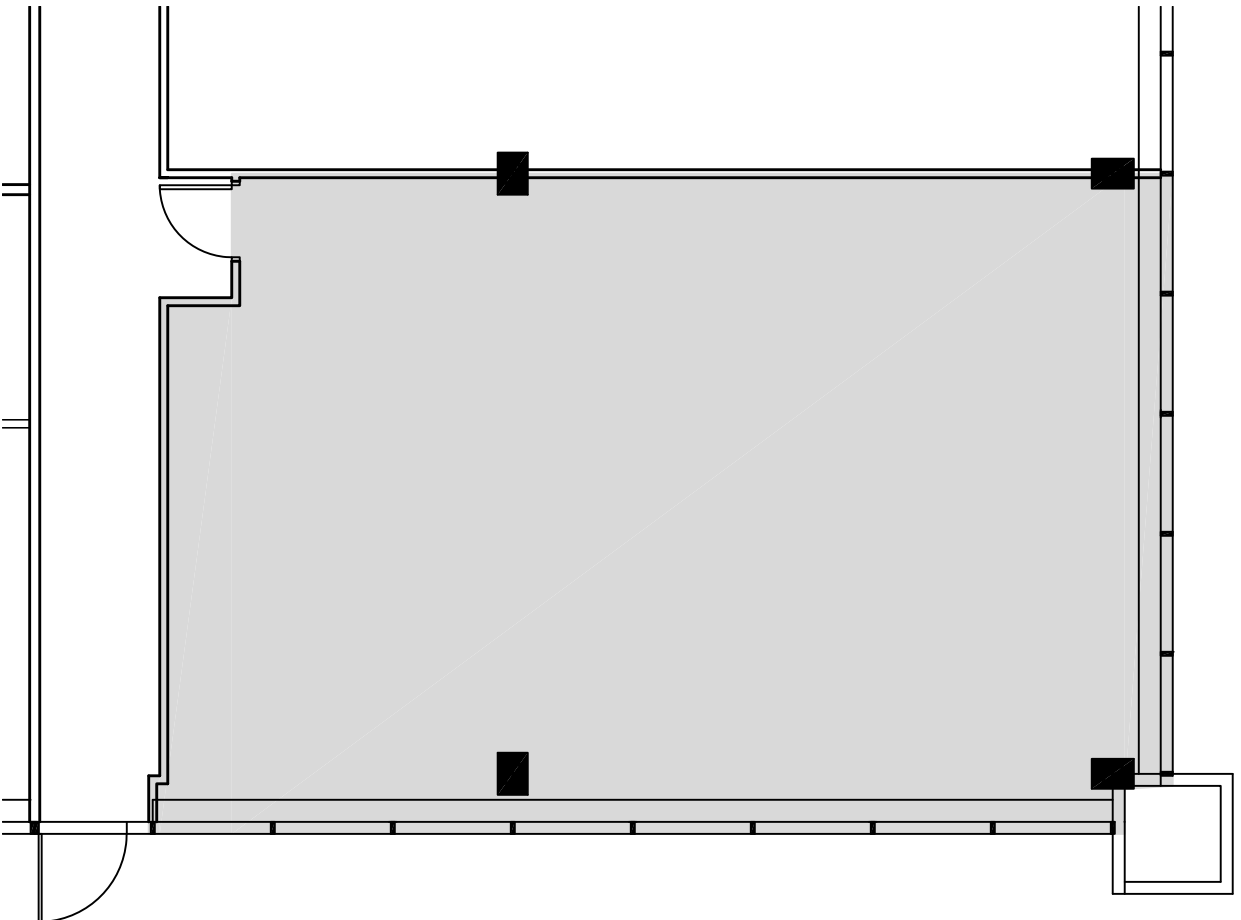

FIRST FLOOR KEY PLAN

1FL

DATE:  
08/28/19

SCALE:  
1/8" = 1'-0"

1ST FLOOR  
660 WHITE PLAINS ROAD  
TARRRYTOWN, NY 10591

GHP OFFICE REALTY  
FOUR WEST RED OAK LANE  
WHITE PLAINS, NY 10604  
Tel 914.642.9300  
Fax 914.642.9301