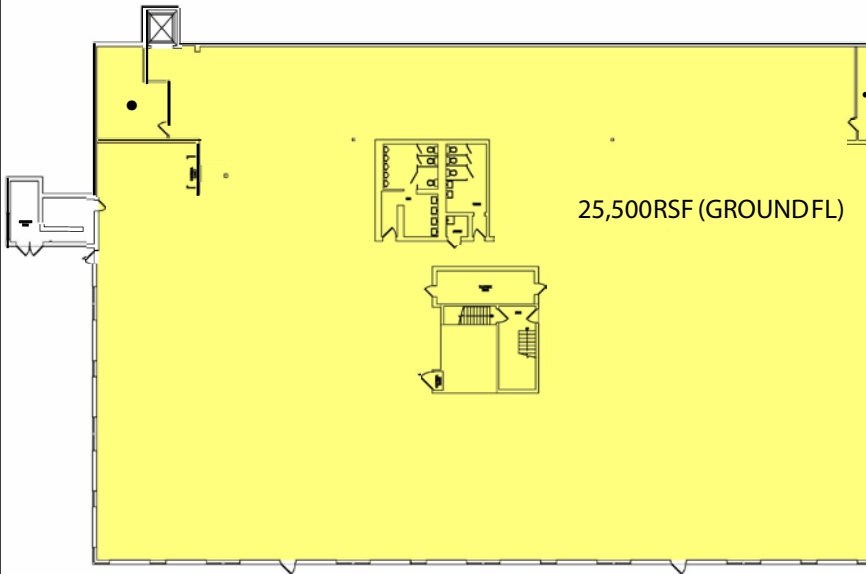

EXISTING GROUND FLOOR

DATE	09/17/18
PREPARED BY	MPA
CHECKED BY	
APPROVED BY	

SEAL

SCALE:	DATE:	PROJECT NO.:
AS NOTED	09-14-18	18-000-00
DRAWN BY:	CHECKED BY:	APPROVED BY:
MPA		
DRAWING TITLE:		
MARKETING PLANS		

DRAWING NO: **M2**