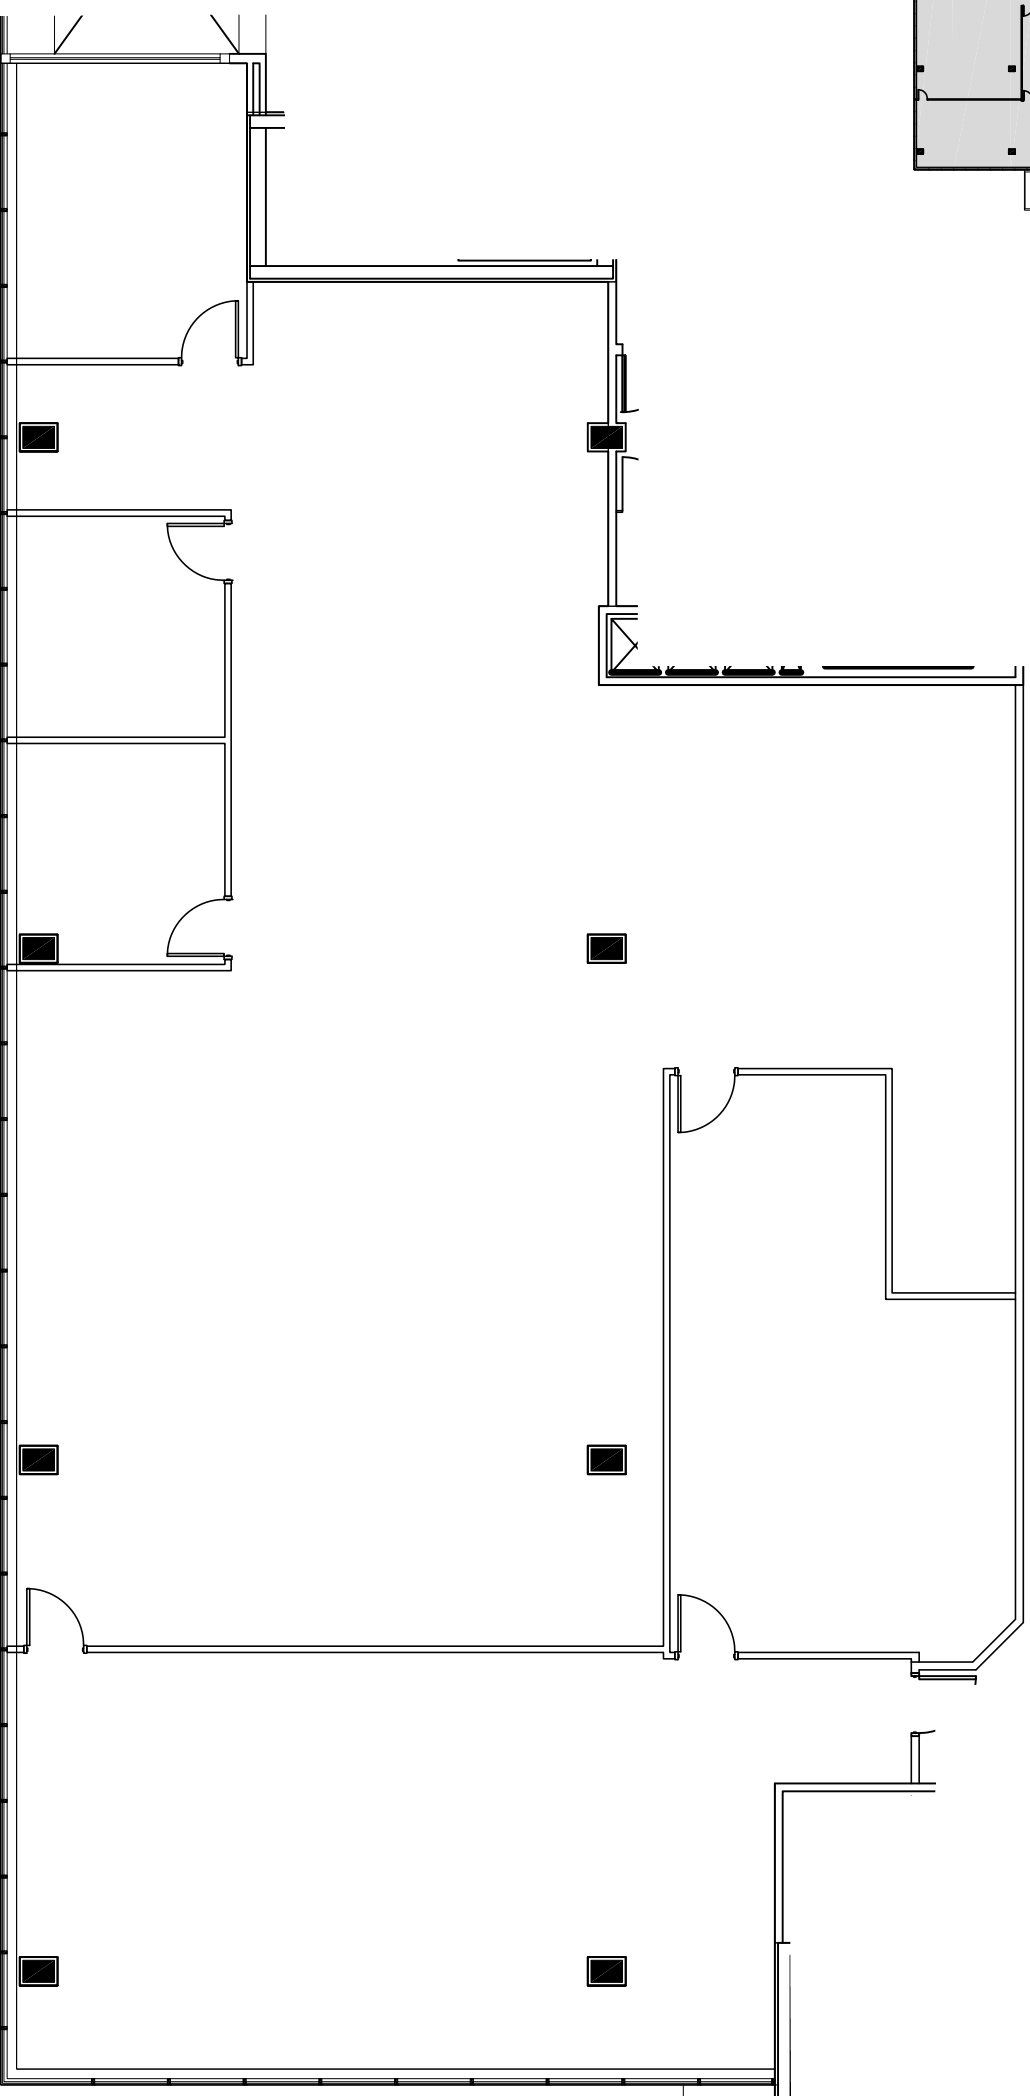

KEY PLAN

SCALE: N.T.S.

3FL

DATE:
11.15.18

SCALE:
N.T.S.

**117 E Stevens Avenue
Valhalla, New York 10595
3rd Floor**

**GHP OFFICE REALTY
FOUR WEST RED OAK LANE
WHITE PLAINS, NY 10604
Tel 914.642.9300
Fax 914.642.9301**