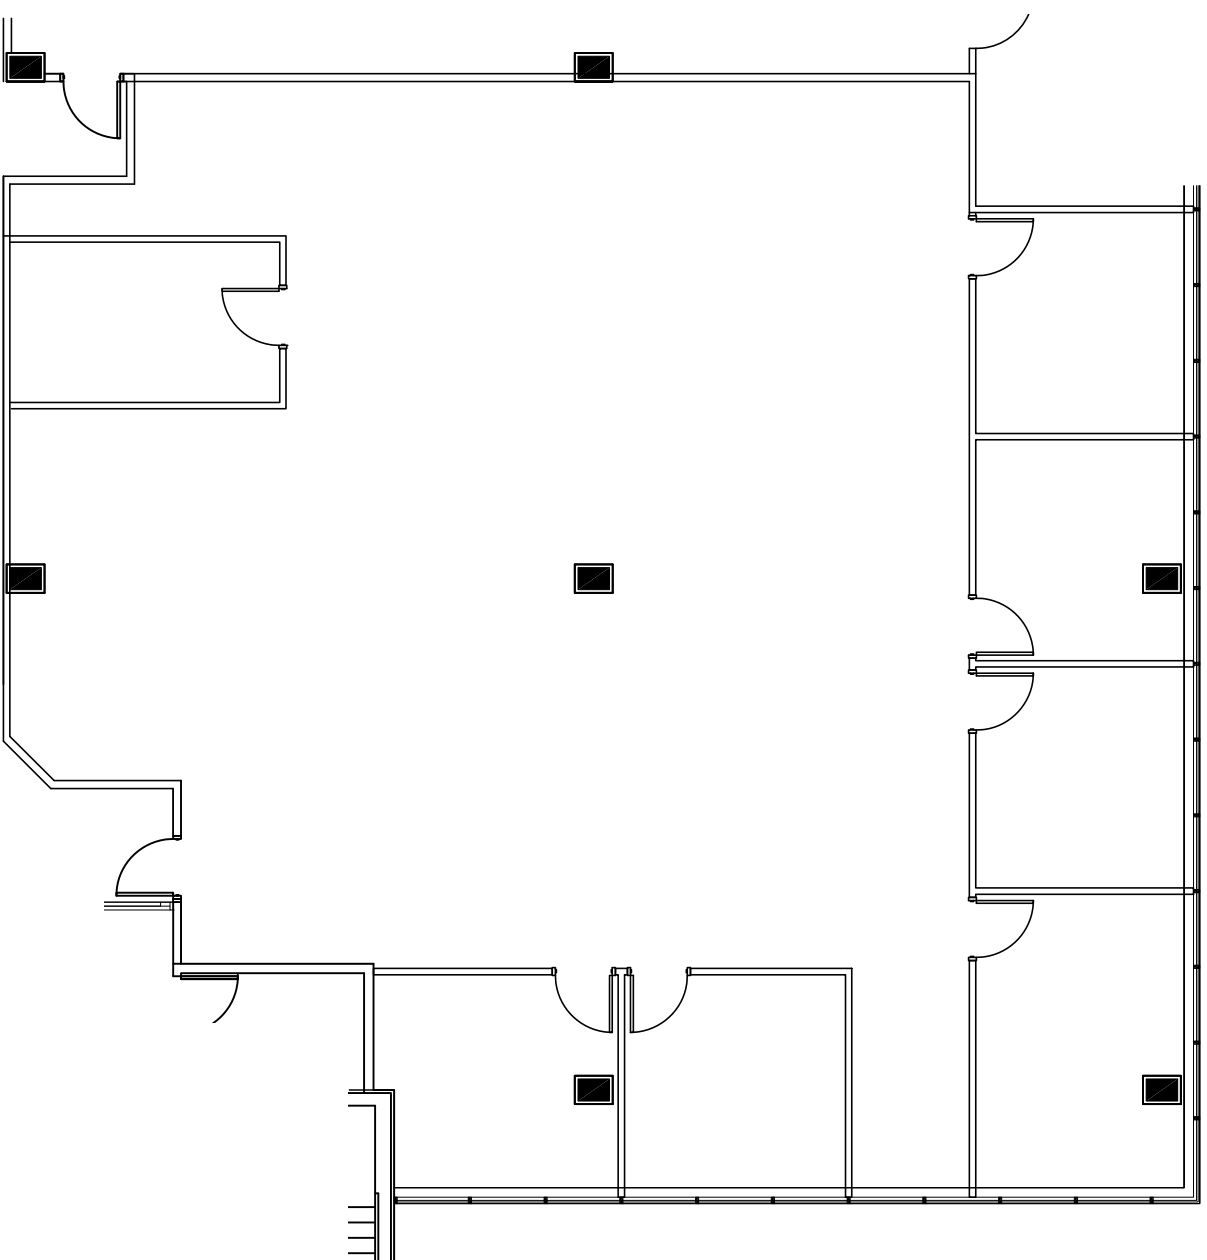

KEY PLAN

SCALE: N.T.S.

3FL

DATE:
11.15.18

SCALE:
N.T.S.

**117 E Stevens Avenue
Valhalla, New York 10595
3rd Floor**

**GHP OFFICE REALTY
FOUR WEST RED OAK LANE
WHITE PLAINS, NY 10604
Tel 914.642.9300
Fax 914.642.9301**