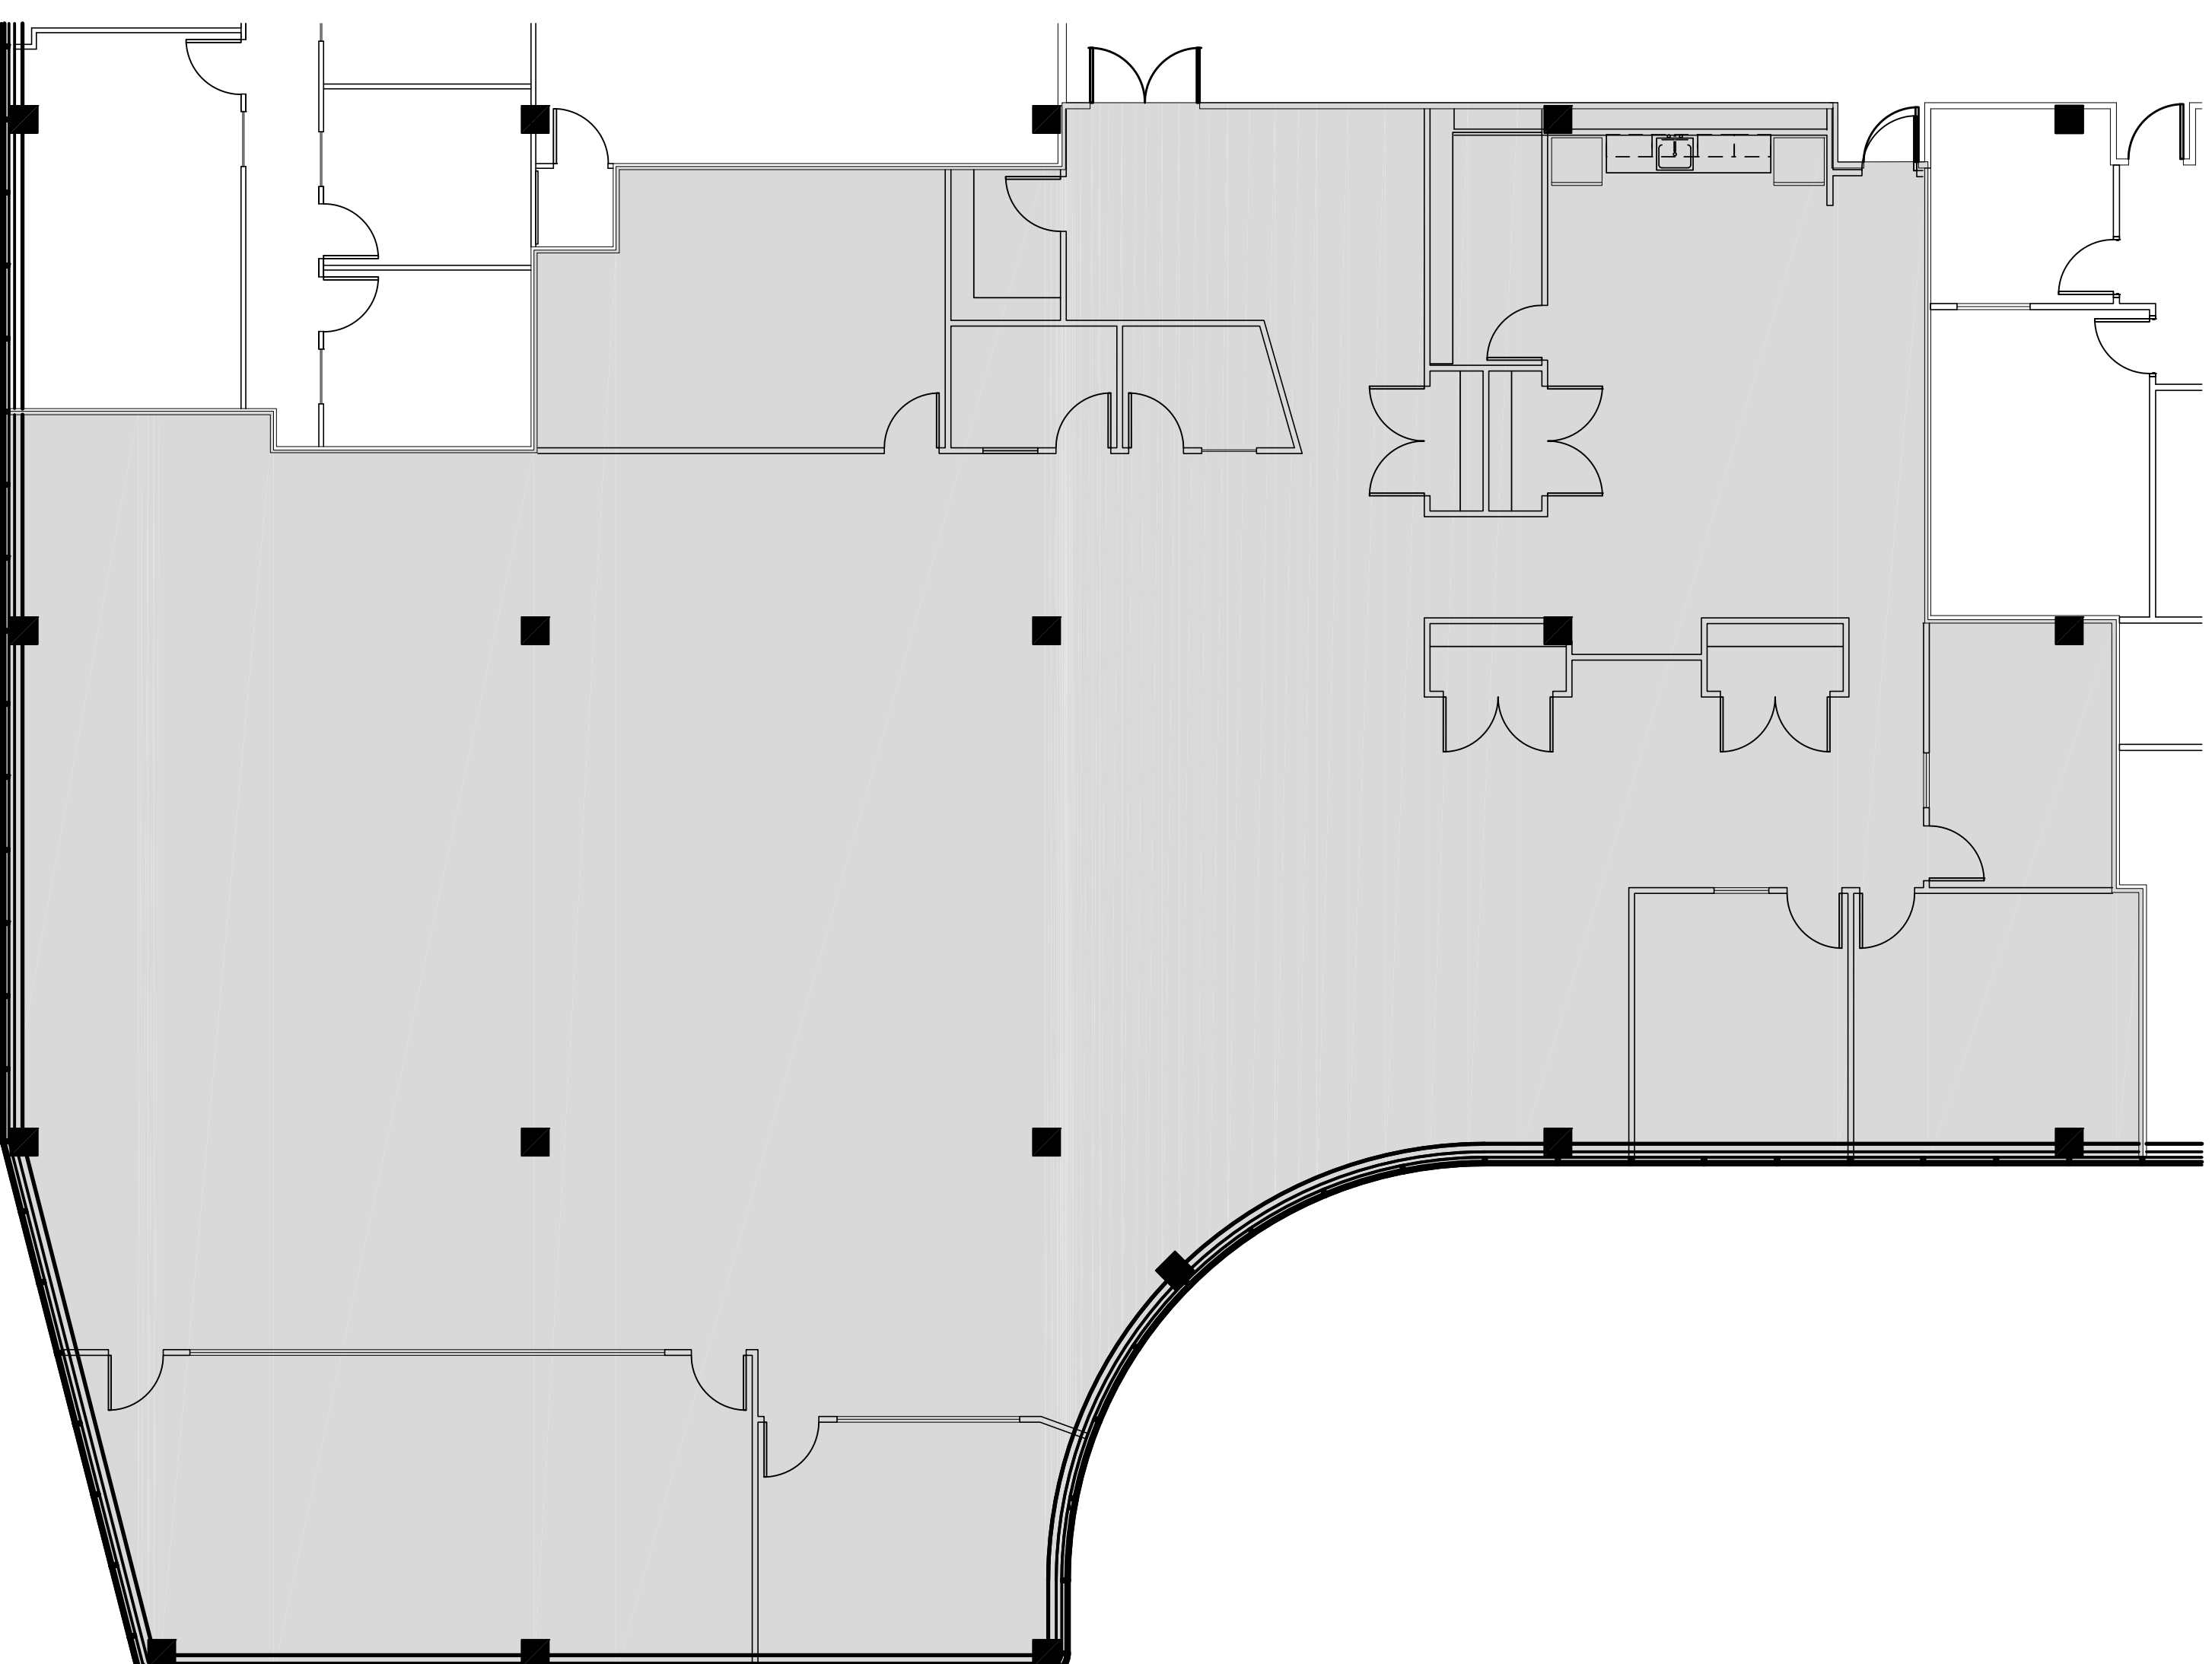

1 KEY PLAN
SCALE: N.T.S.

1 BLOCK OUT PLAN
SCALE: 1/8" = 1'-0"

CARDARELLI
DESIGN & ARCHITECTURE, P.C.
297 KNOWLEDGE ROAD, SUITE 202
WHITE PLAINS, NY 10607
PHONE: 914-437-9554 / FAX: 914-437-9555

PROJECT:
BLOCK OUT PLAN
115 E STEVENS AVE.
VALHALLA, NEW YORK 10595
SECOND FLOOR

NO.	ISSUE	DATE
1.	ISSUED TO CLIENT FOR REVIEW	05/31/18

SCALE:

PROJECT NO.: 18-000-00

DATE: 05/29/18

DRAWN BY: MPA

CHECKED BY: MPA

APPROVED BY: MPA

DRAWING TITLE: BLOCK OUT PLAN

DRAWING NO: B |