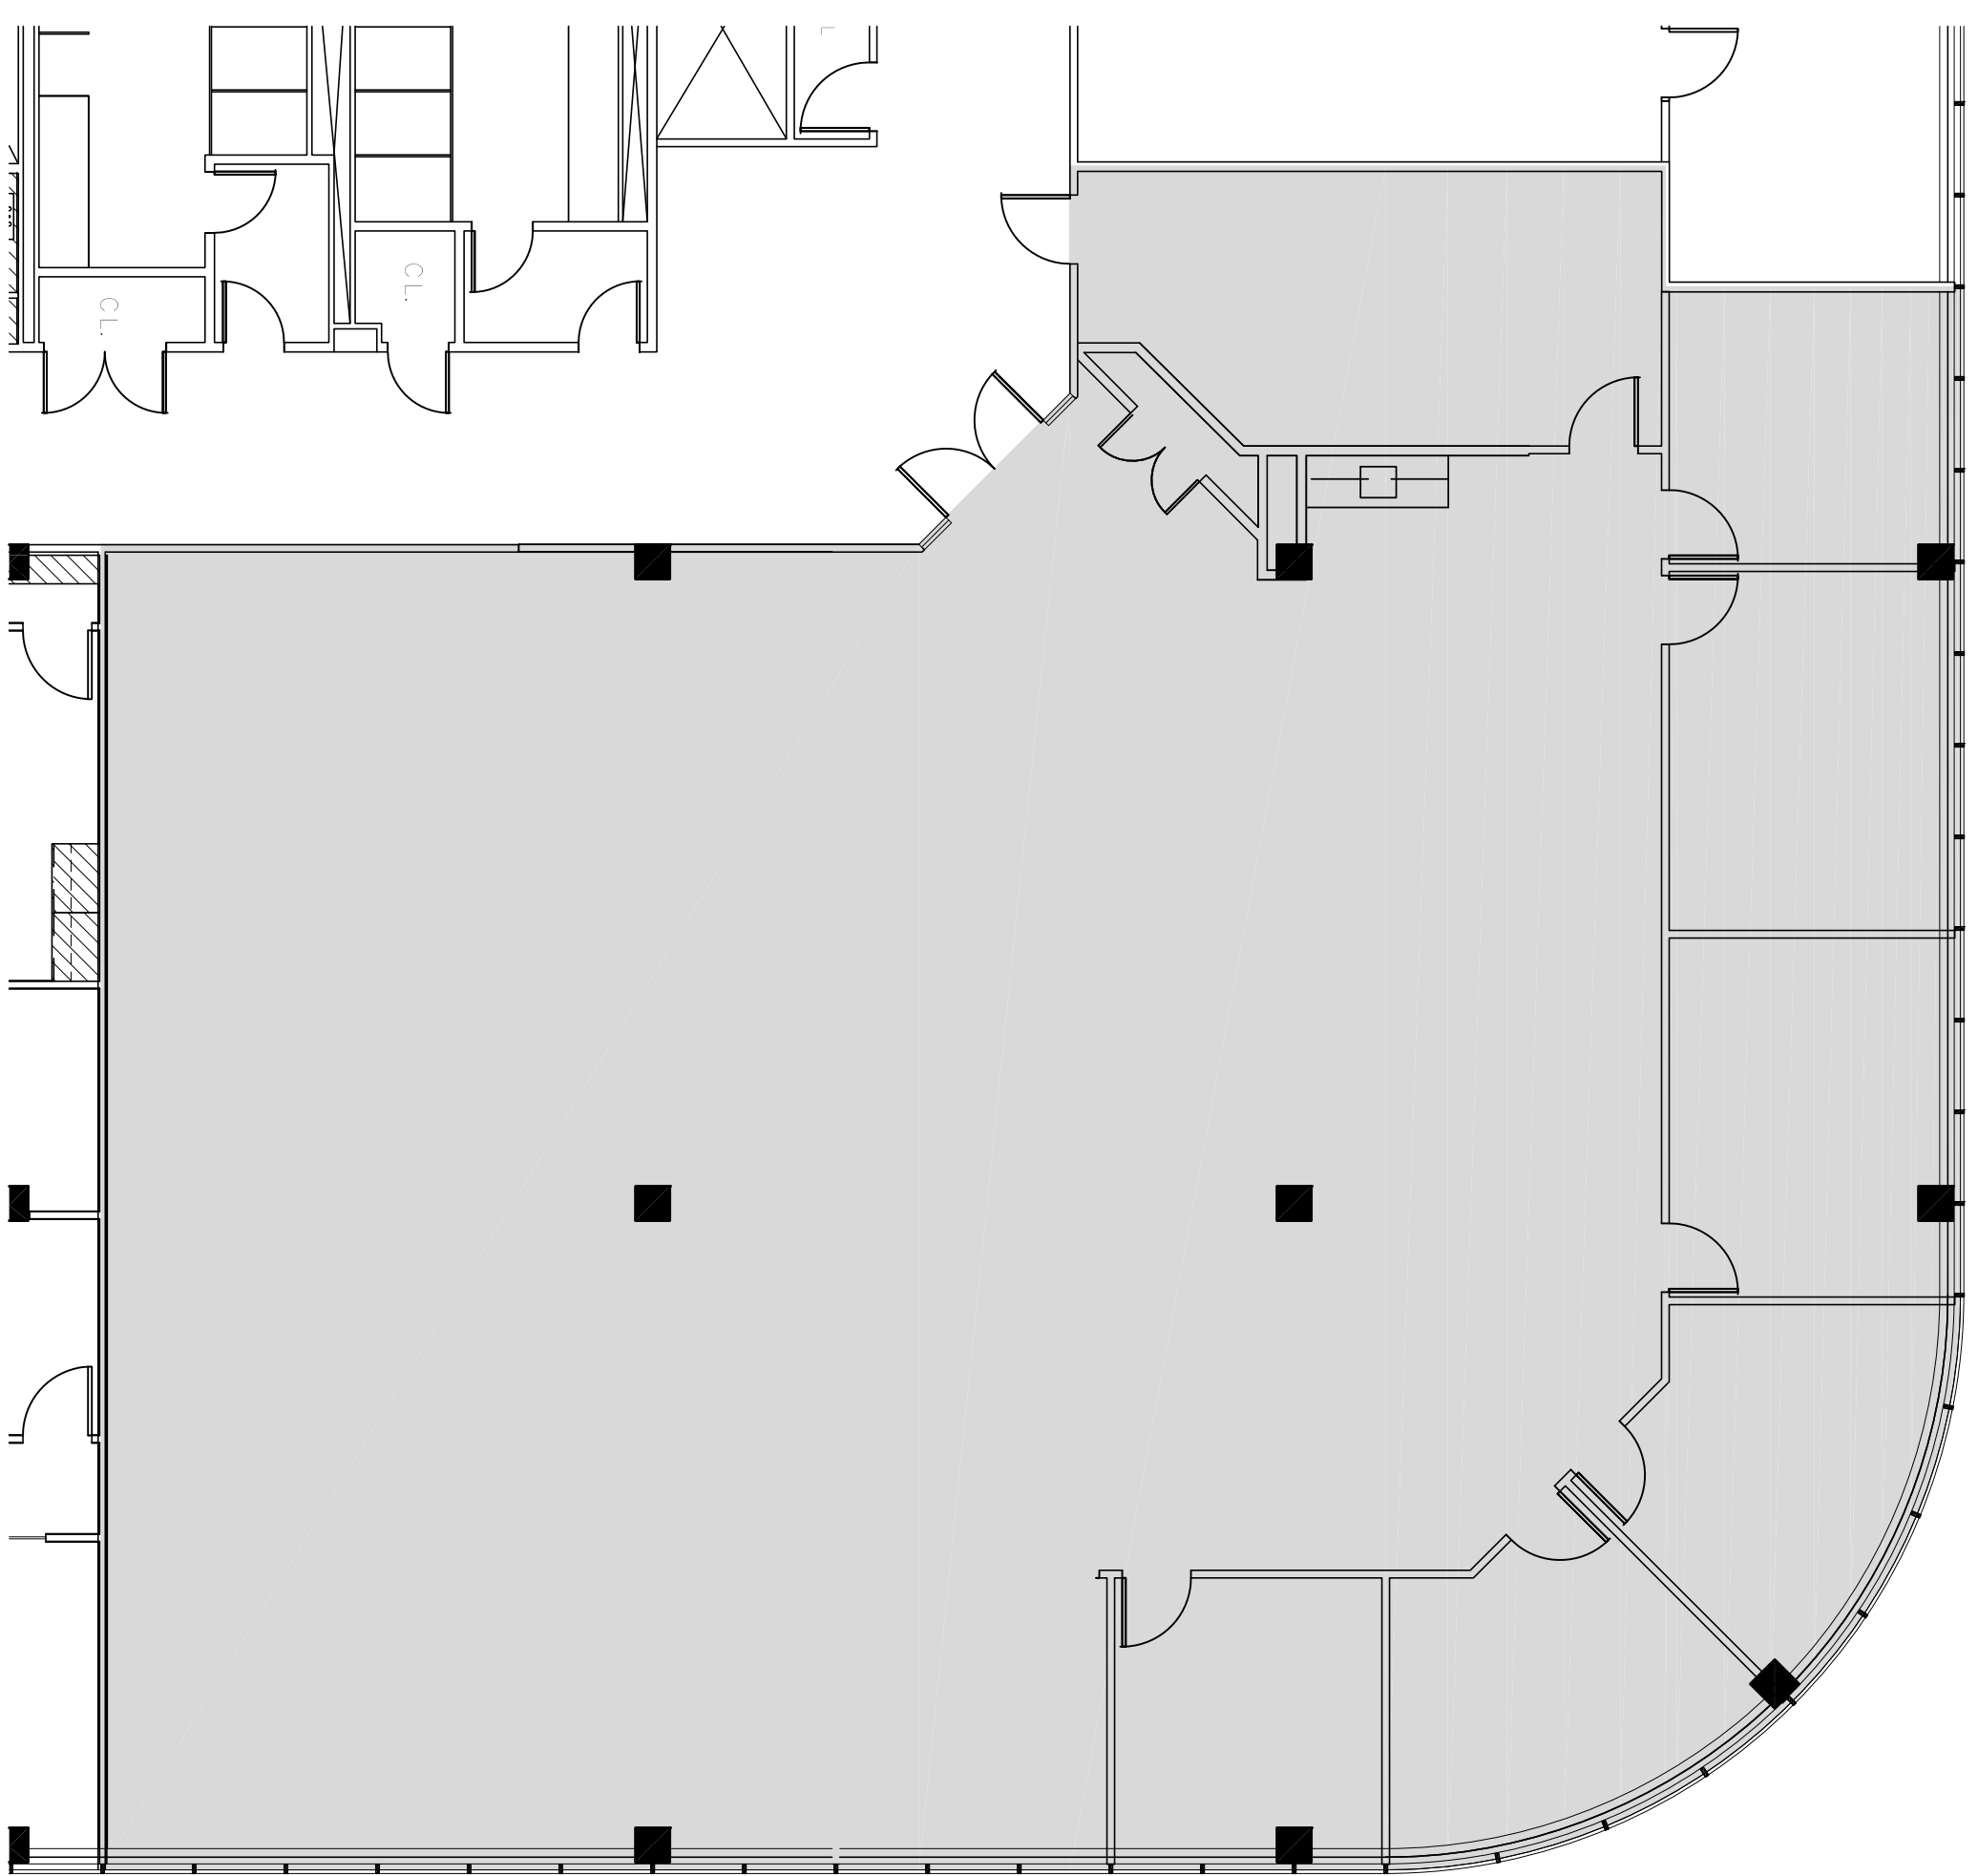

1 KEY PLAN
SCALE: N.T.S.

1 BLOCK OUT PLAN
SCALE: 1/8" = 1'-0"

CARDARELLI
DESIGN & ARCHITECTURE, P.C.
297 KNOWLEDGE ROAD, SUITE 202
WHITE PLAINS, NY 10607
PHONE: 914-437-9554 / FAX: 914-437-9555

PROJECT:
BLOCK OUT PLAN
115 E STEVENS AVE.
VALHALLA, NEW YORK 10595
FIRST FLOOR

NO.	ISSUE	DATE
1.	ISSUED TO CLIENT FOR REVIEW	05/29/18

SCALE:	
SCALE:	PROJECT NO.:
AS NOTED	05/29/18
DRAWN BY: MPA	CHECKED BY: MPA
APPROVED BY:	APPROVED BY:
DRAWING TITLE: BLOCK OUT PLAN	

DRAWING NO.:
B |