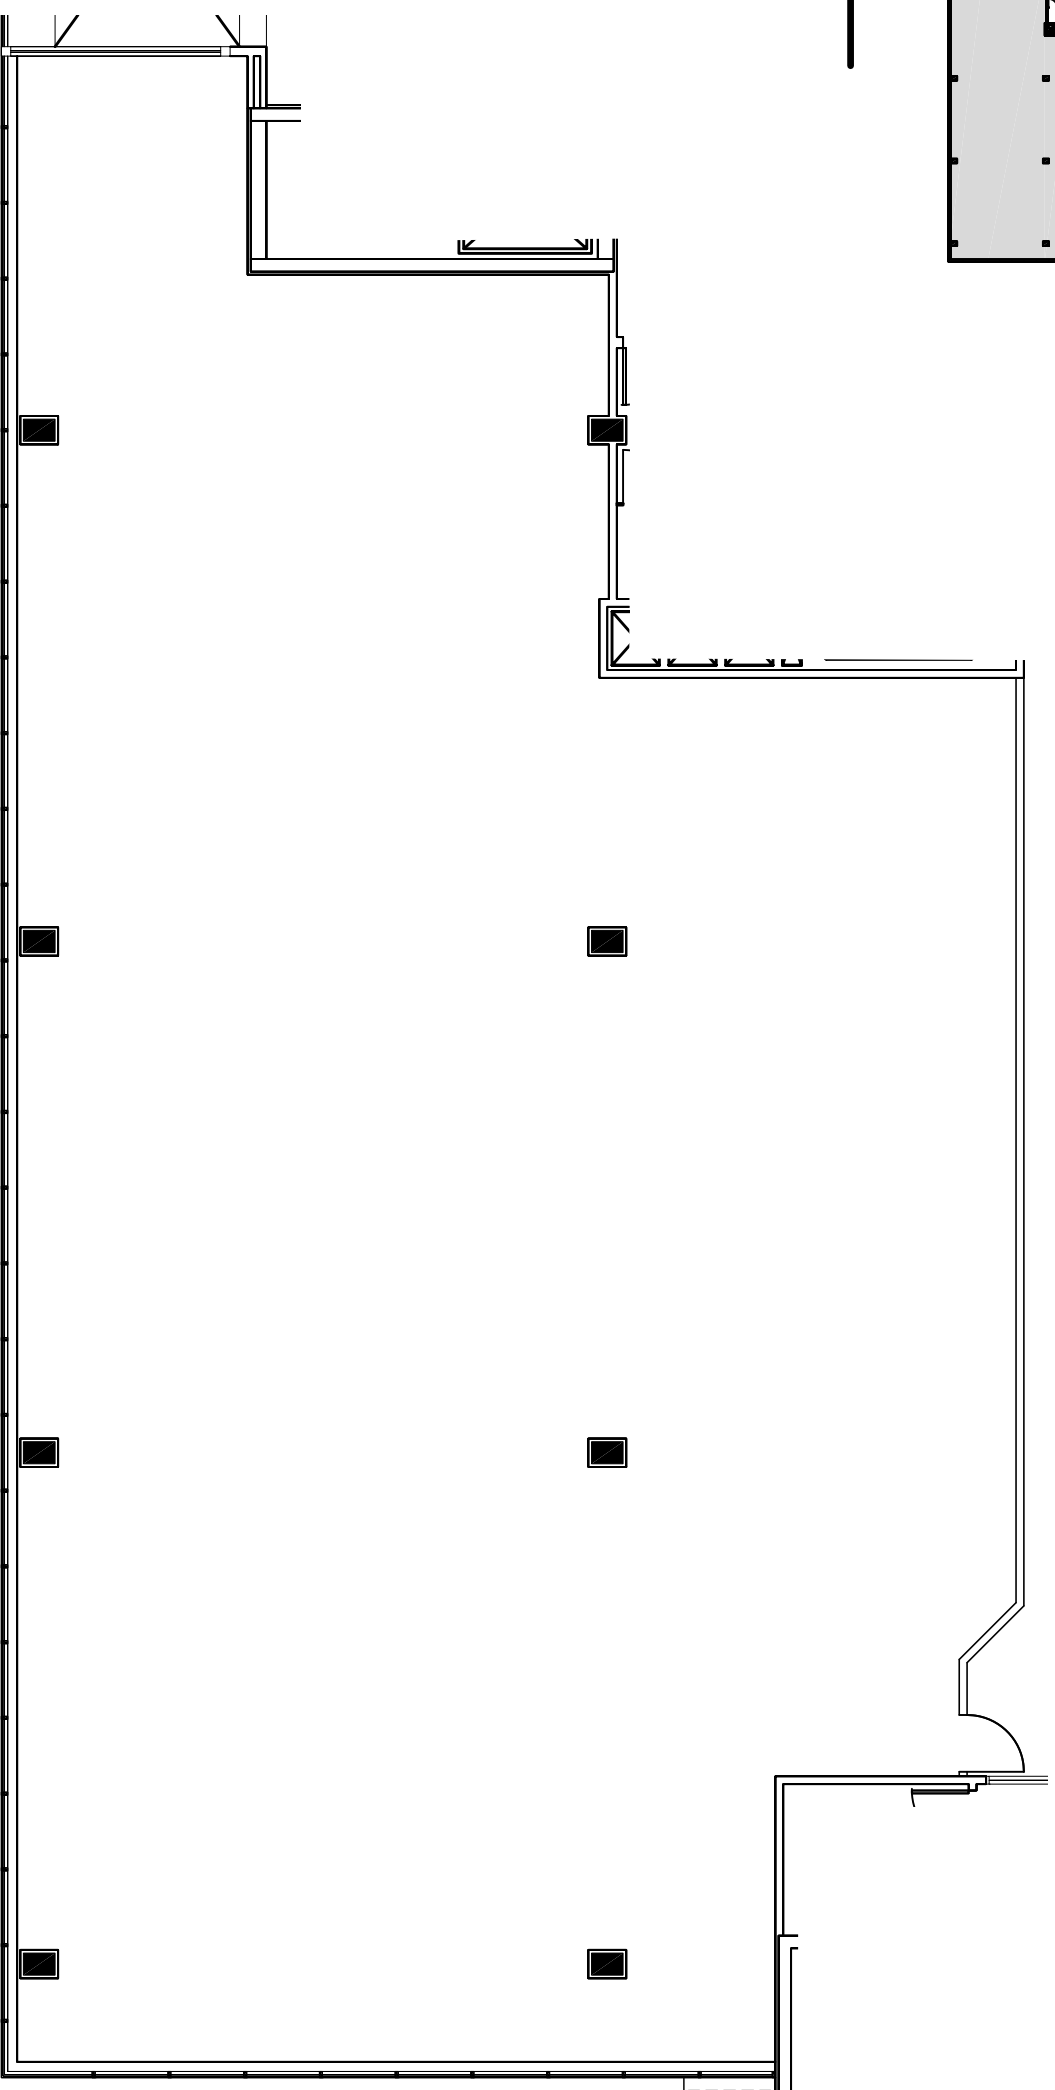

KEY PLAN
SCALE: N.T.S.

2FL

DATE:
11.15.18

SCALE:
N.T.S.

117 E Stevens Avenue
Valhalla, New York 10595
2nd Floor

GHP OFFICE REALTY
FOUR WEST RED OAK LANE
WHITE PLAINS, NY 10604
Tel 914.642.9300
Fax 914.642.9301