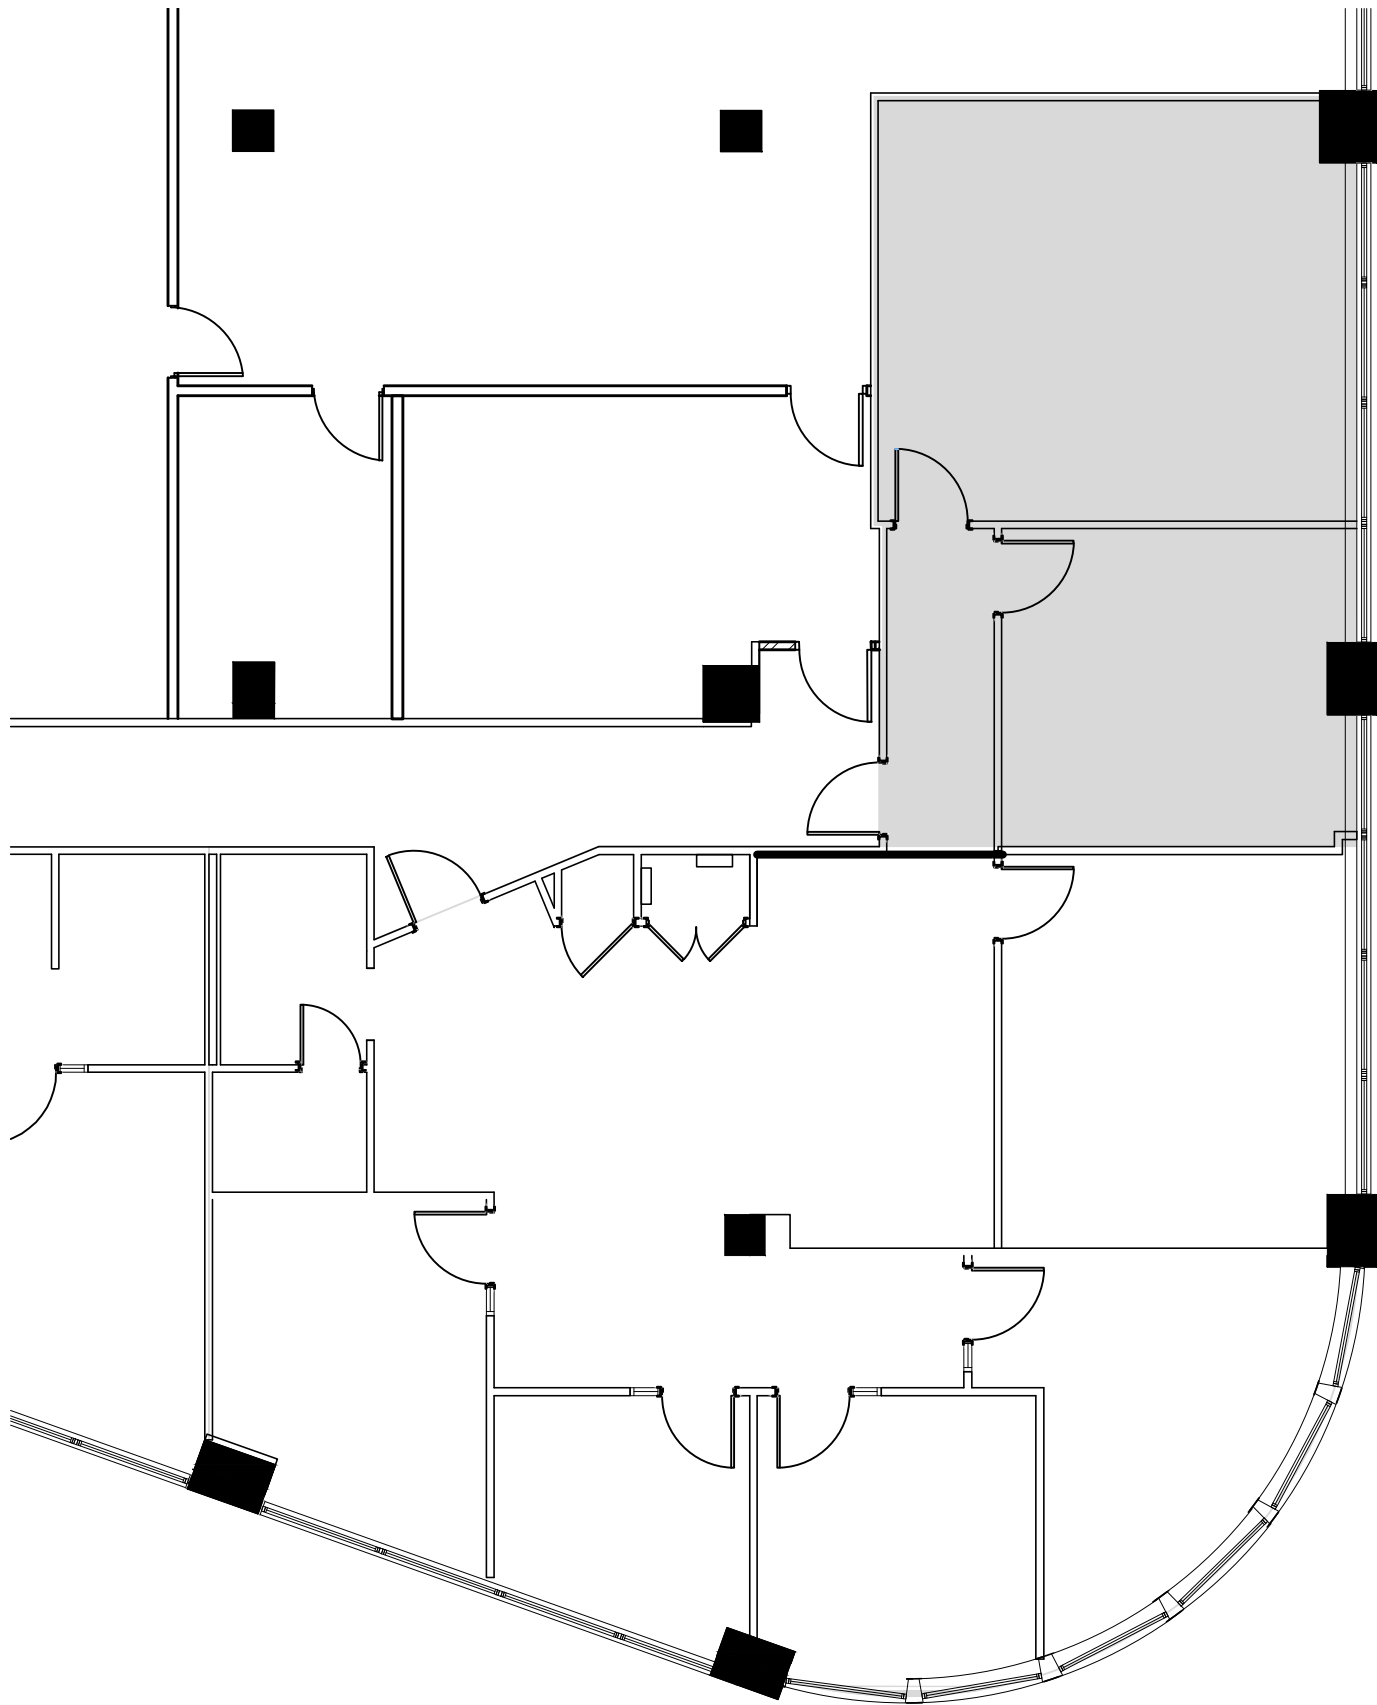

SECOND FLOOR KEY PLAN

2FL

DATE:
09/16/22

SCALE:
1/8" = 1'-0"

SECOND FLOOR OFFICE SPACE
140 HUGUENOT STREET
NEW ROCHELLE, NEW YORK 10801

GHP OFFICE REALTY
FOUR WEST RED OAK LANE
WHITE PLAINS, NY 10604
Tel 914.694.6070
Fax 914.694.6072