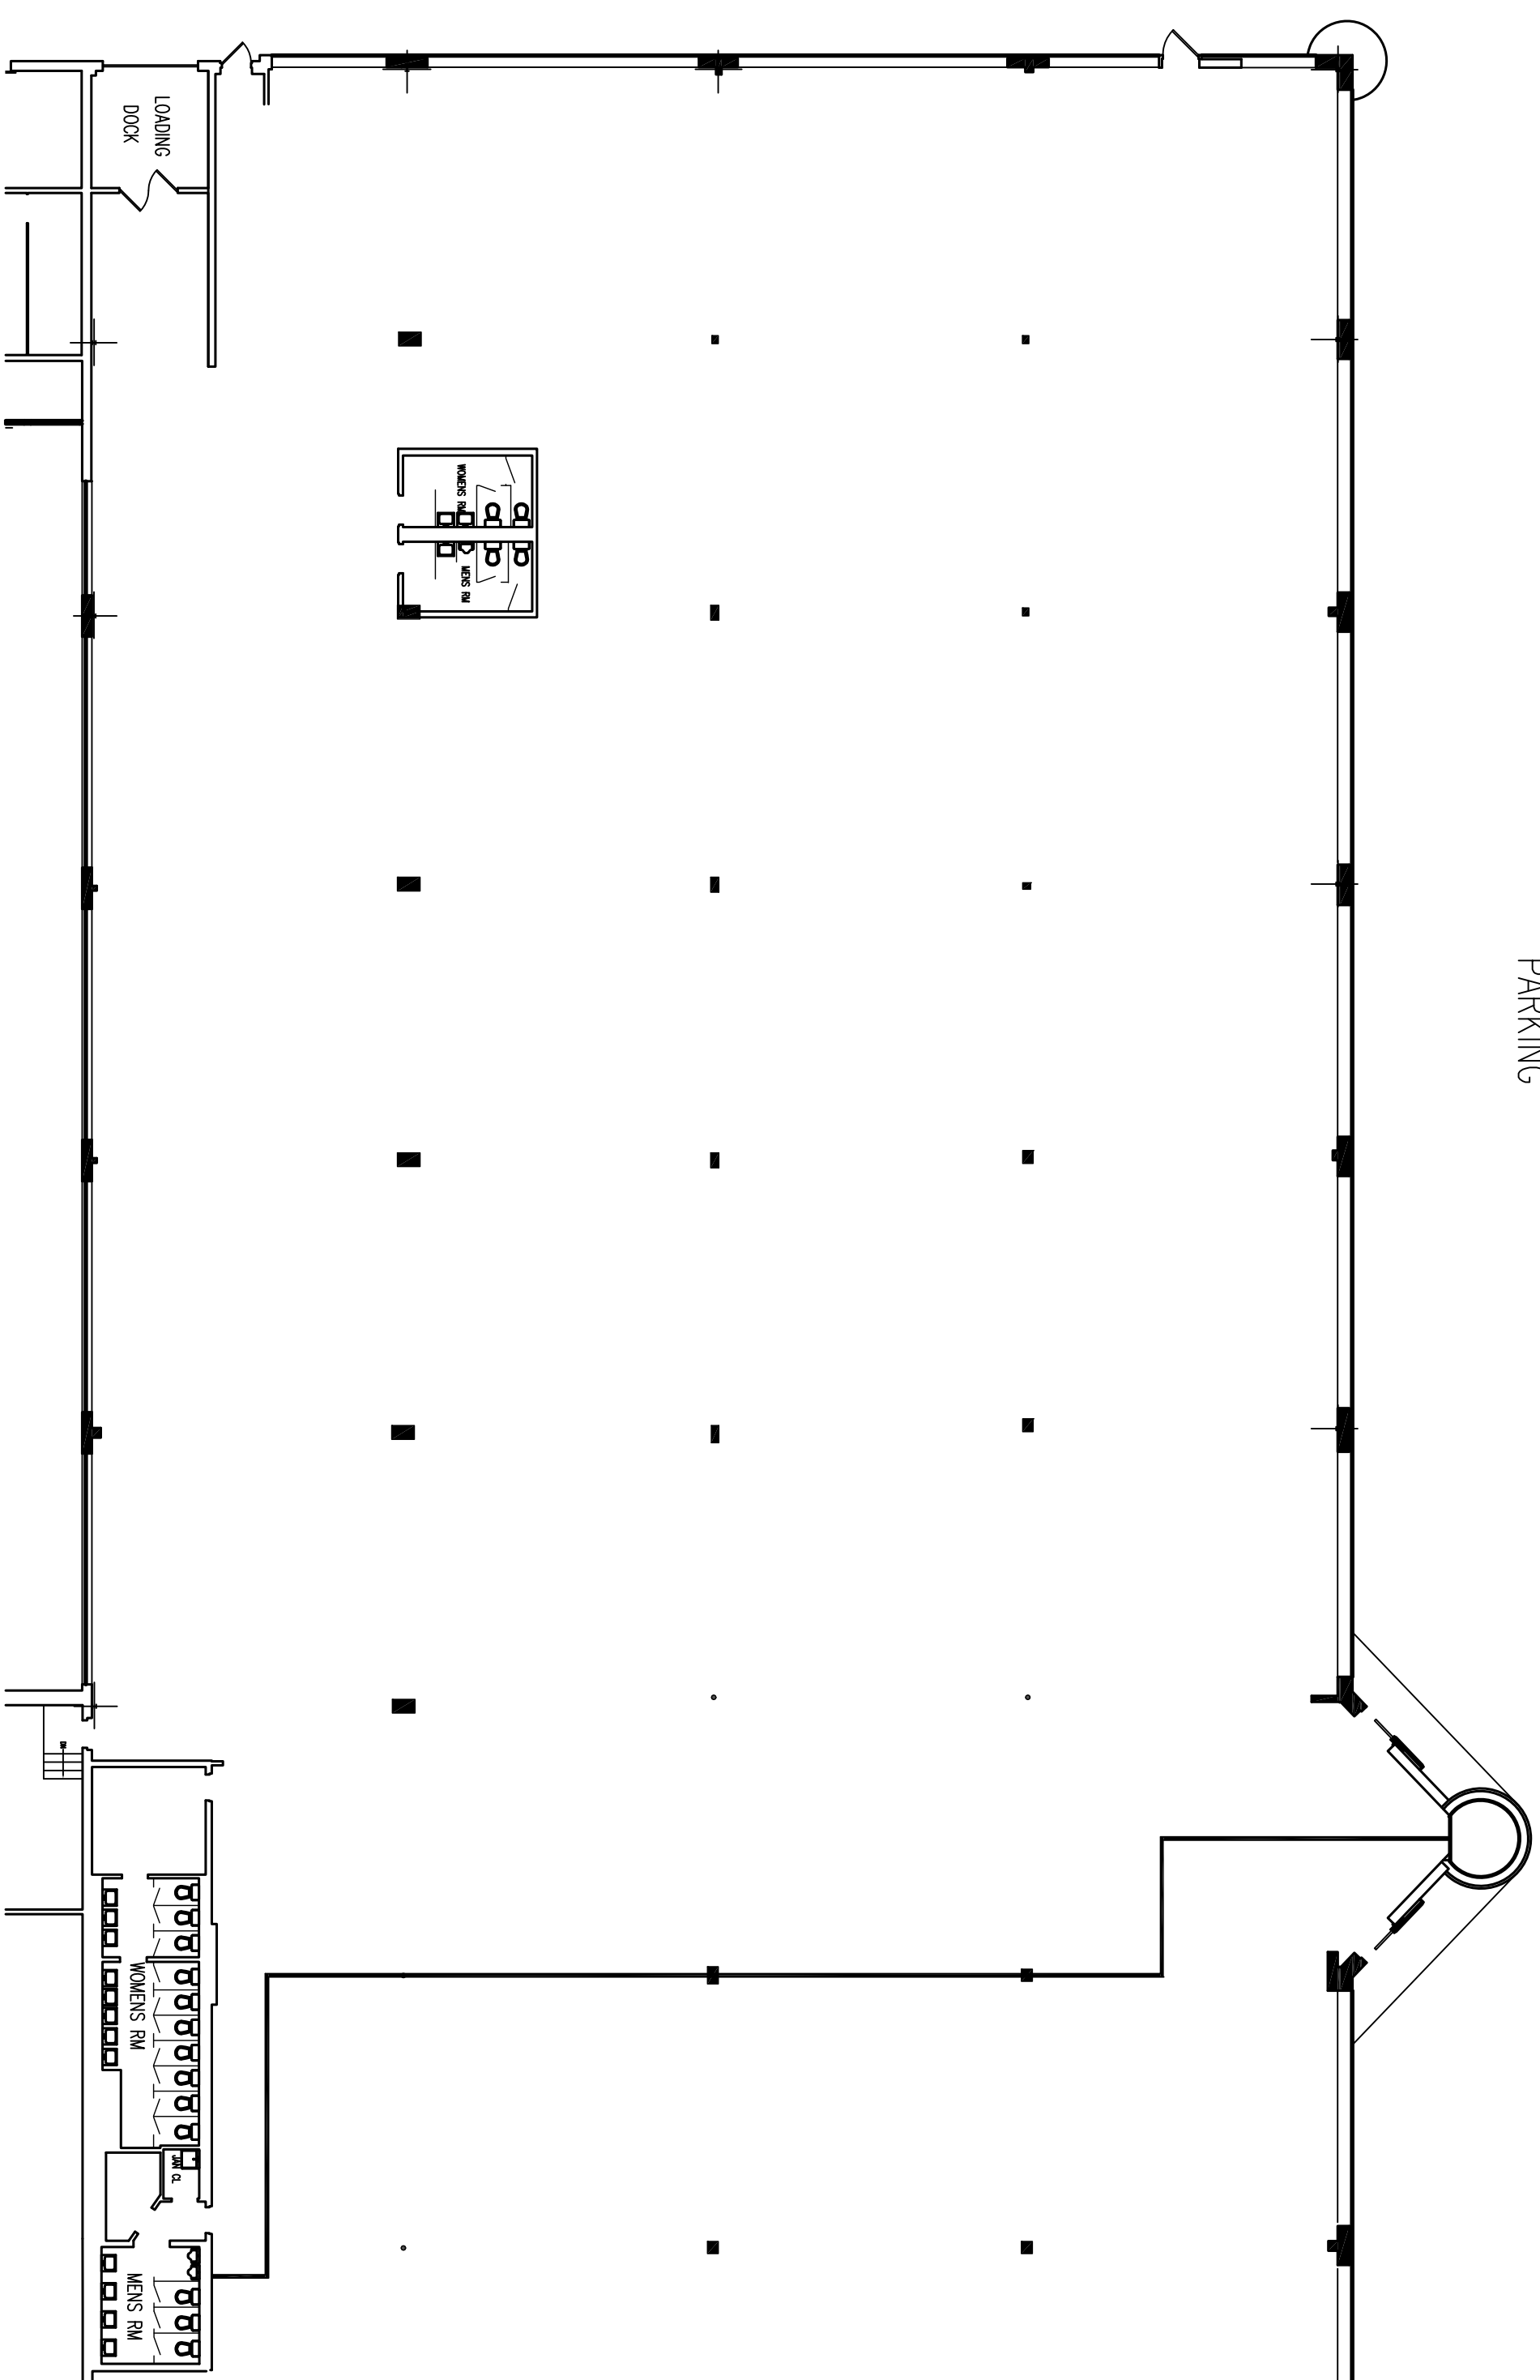

STRANG BLVD

PARKING

PARKING

DATE:
09-13-16

SCALE:
1/16" = 1' 0"

1FL

**2651 STRANG BOULEVARD
YORKTOWN HEIGHTS, NY**

GHP OFFICE REALTY
FOUR WEST RED OAK LANE
WHITE PLAINS, NY 10604
Tel 914.642.9300
Fax 914.642.9301