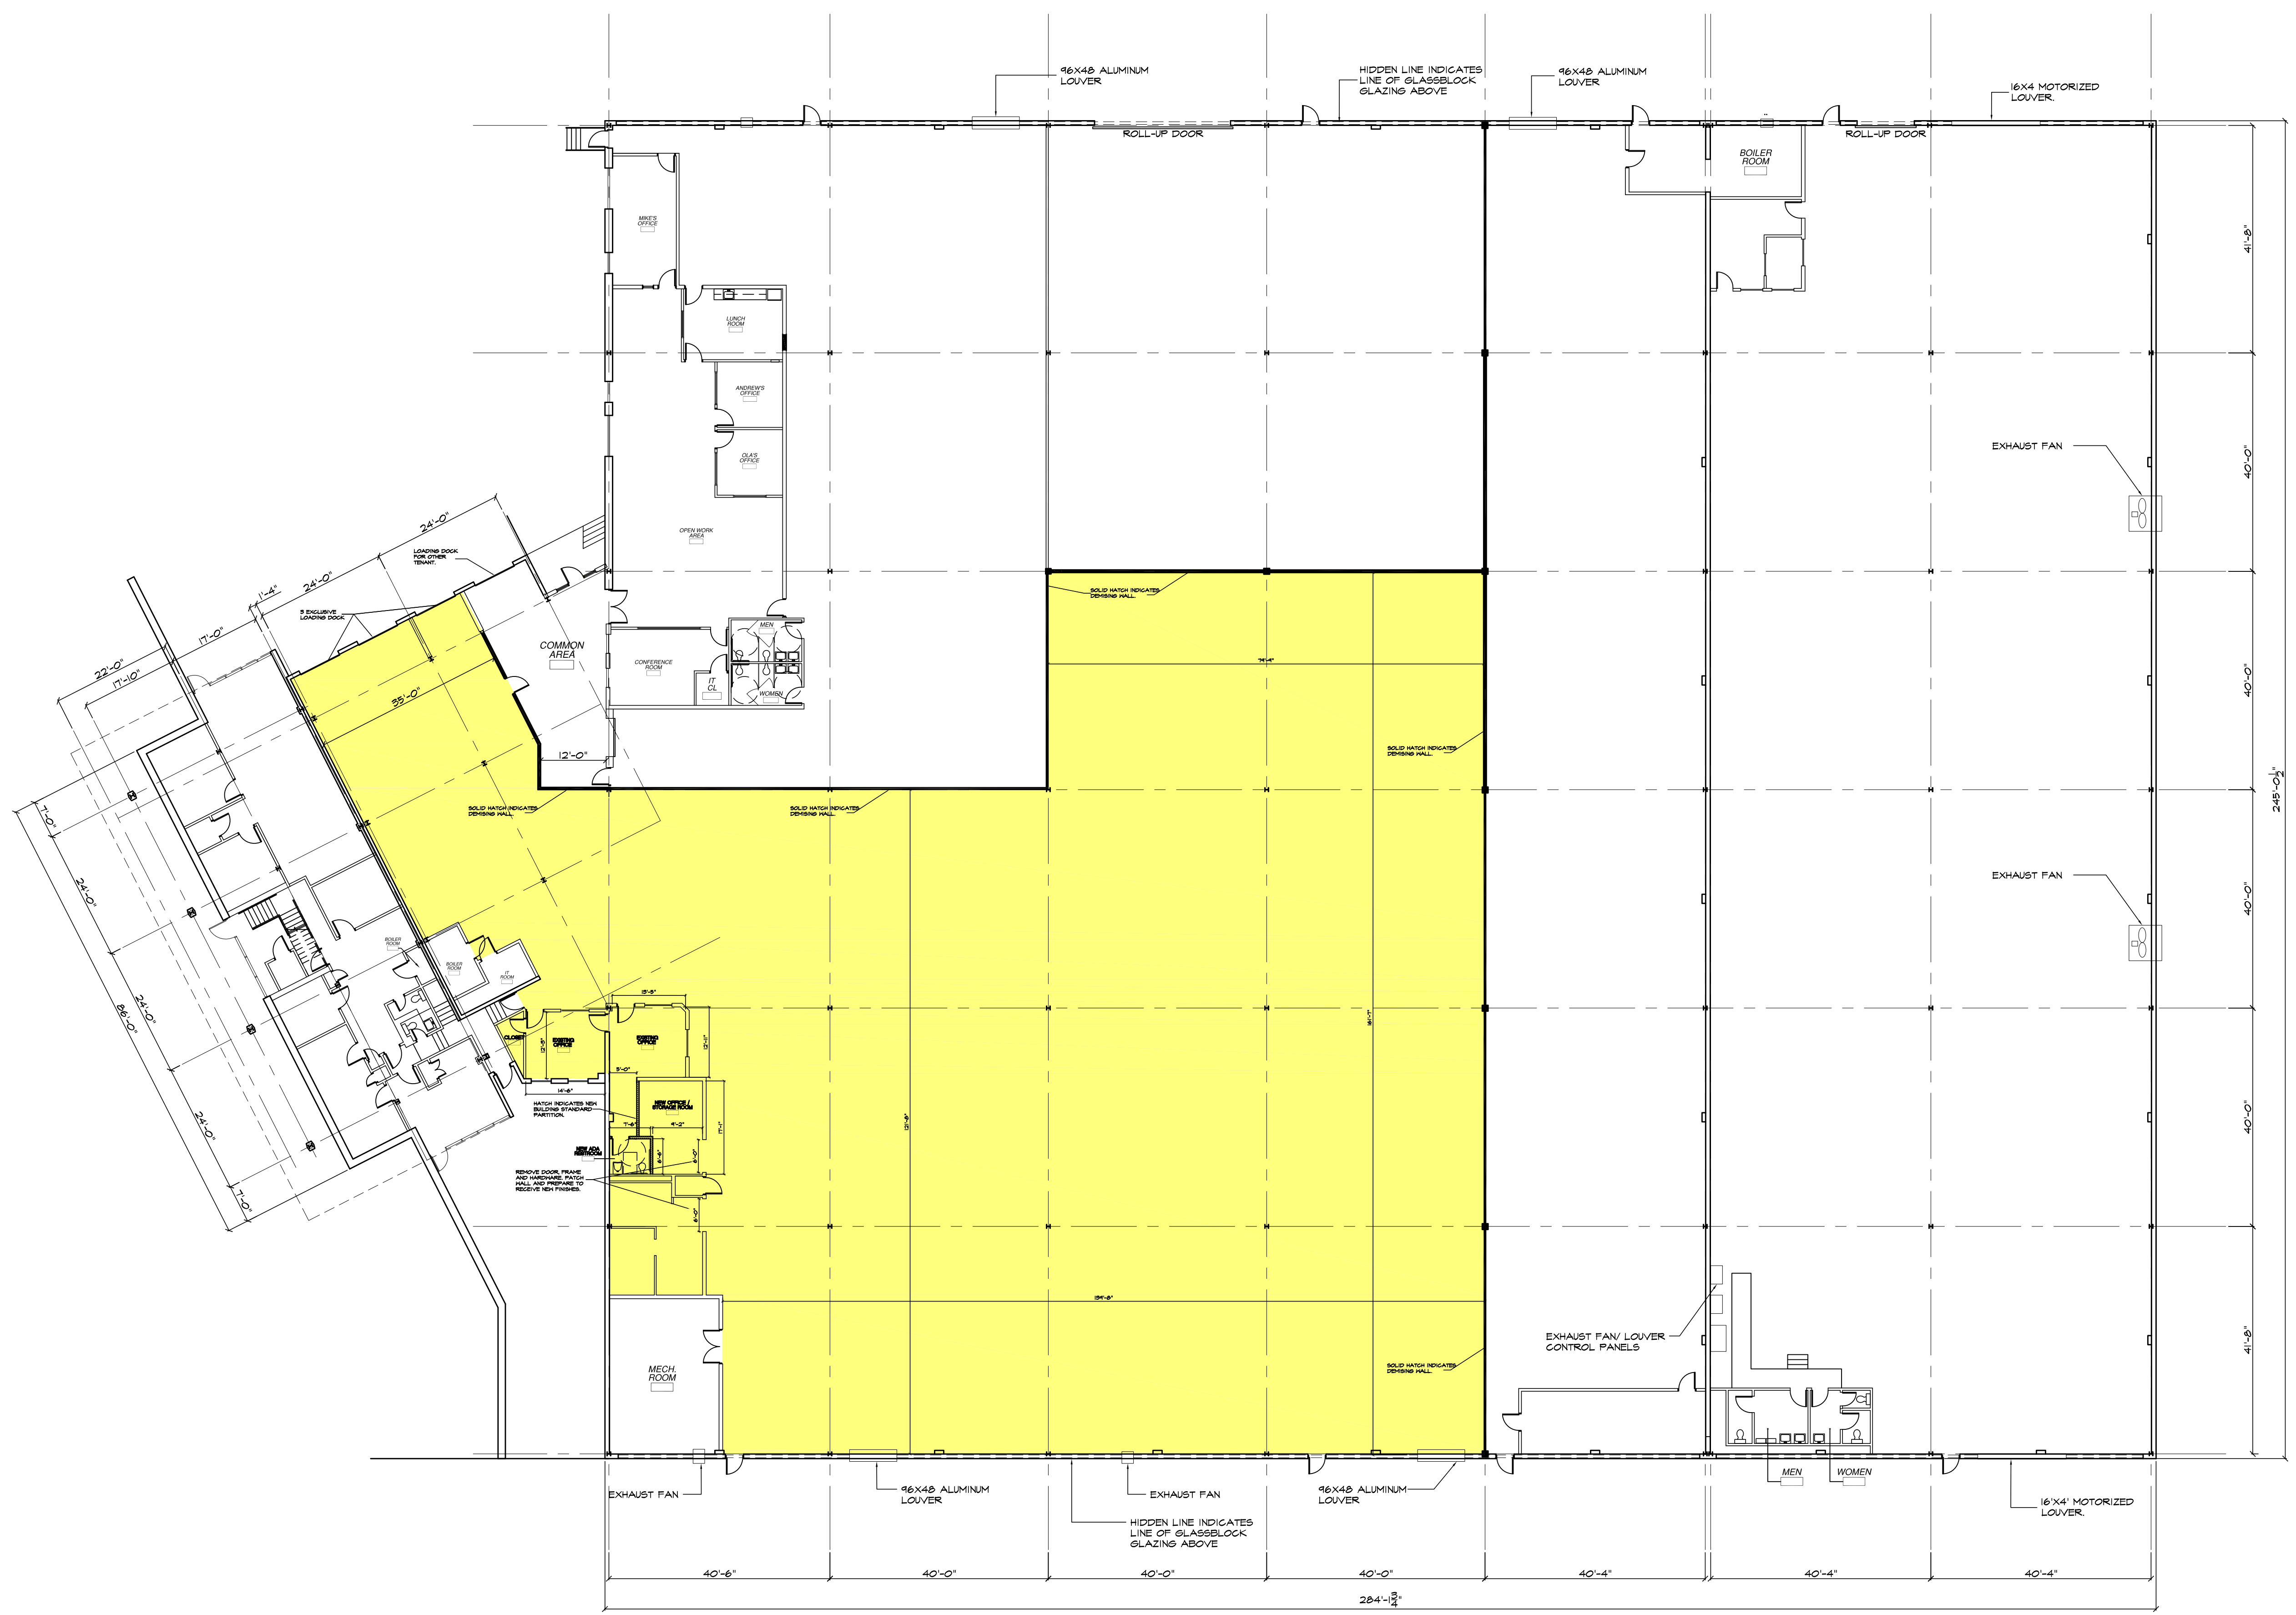

NO.	ISSUE	DATE
1.	ISSUE TO LANDLORD FOR REVIEW	10/19/16
2.	ISSUE TO LANDLORD FOR REVIEW	10/24/16
3.	ISSUE TO LANDLORD FOR REVIEW	11/08/16

SCALE:	DATE:	PROJECT NO.:
AS NOTED	10/19/2016	16.000.00
DRAWN BY:	CHECKED BY:	APPROVED BY:
A.M.		

DRAWING TITLE:
PRELIMINARY LAYOUT

DRAWING NO:
SK3

PROPOSED PLAN
SCALE: 1/16" = 1'-0"