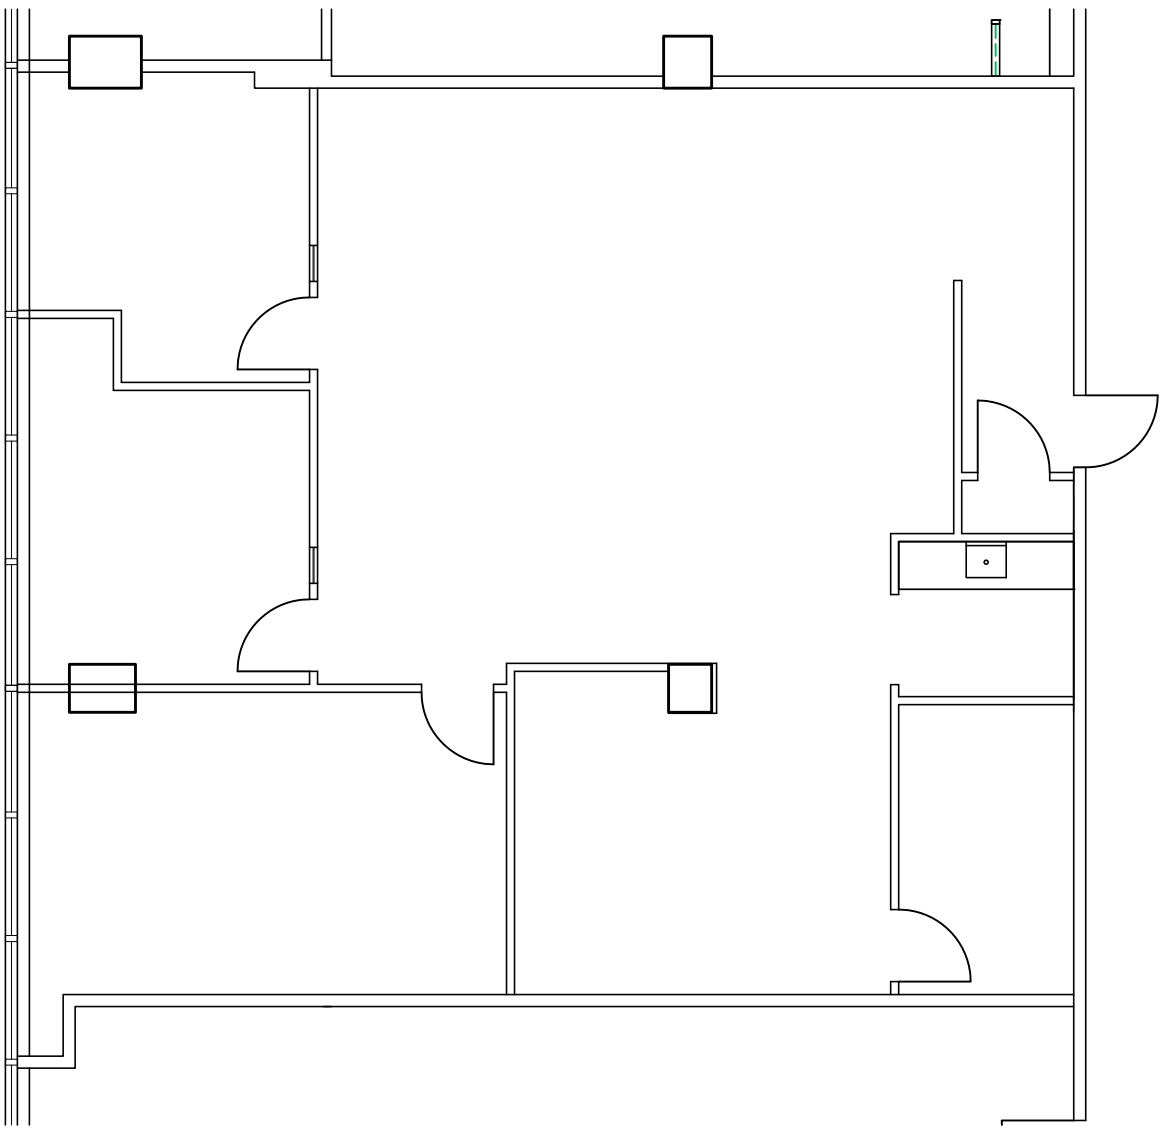

FOURTH FLOOR KEY PLAN

CARDARELLI
ARCHITECTURE & PLANNING, P.C.
Architecture and Planning
29 Rockwood Road, Suite 402
White Plains, NY 10604
Phone: (914) 437-5554 / Fax: (914) 437-5555

4FL

DATE:
10/13/15

SCALE:
1/8"=1'-0"