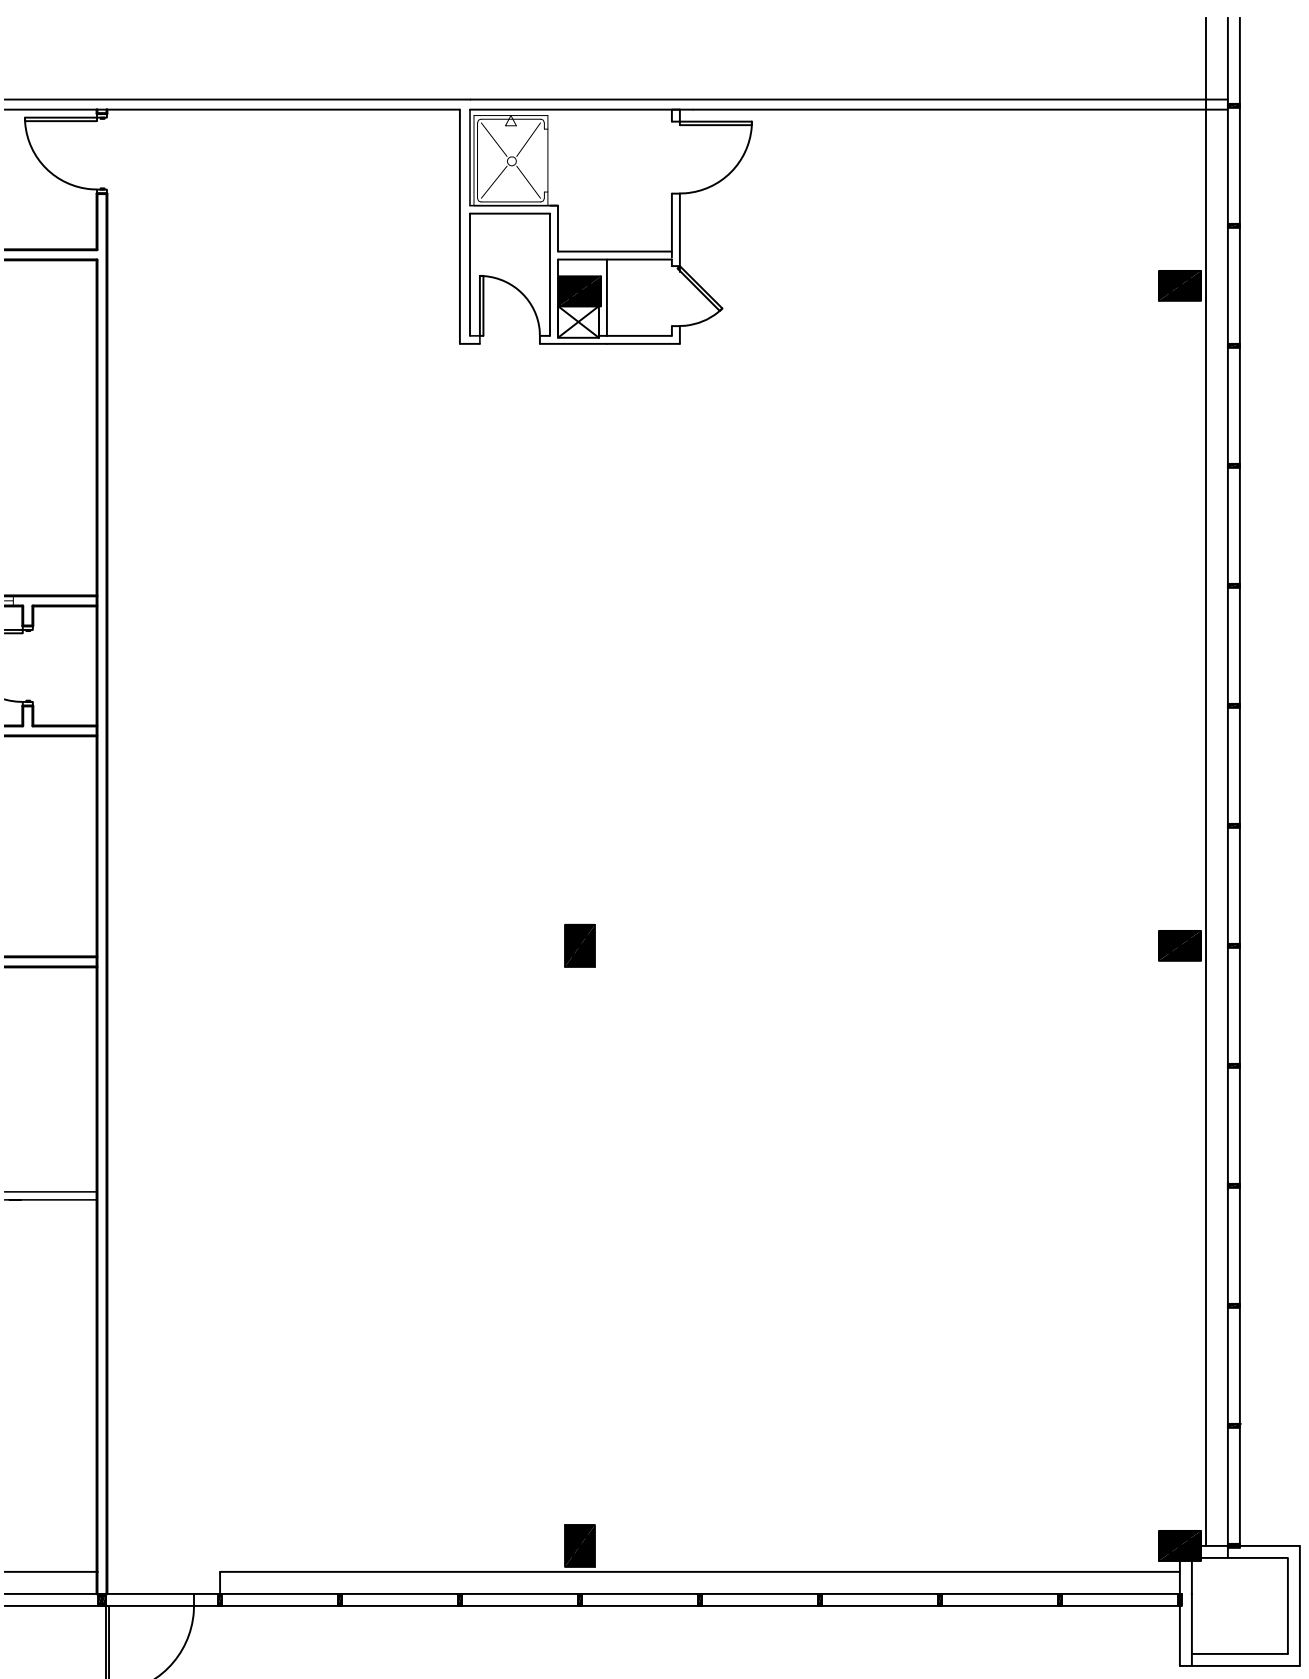

**KEY PLAN**  
SCALE: NTS.

**1FL**

DATE:  
01.02.18

SCALE:  
1/8" = 1'-0"

**660 White Plains Road  
Tarrytown, New York  
1st Floor**

**GHP OFFICE REALTY  
FOUR WEST RED OAK LANE  
WHITE PLAINS, NY 10604  
Tel 914.642.9300  
Fax 914.642.9301**