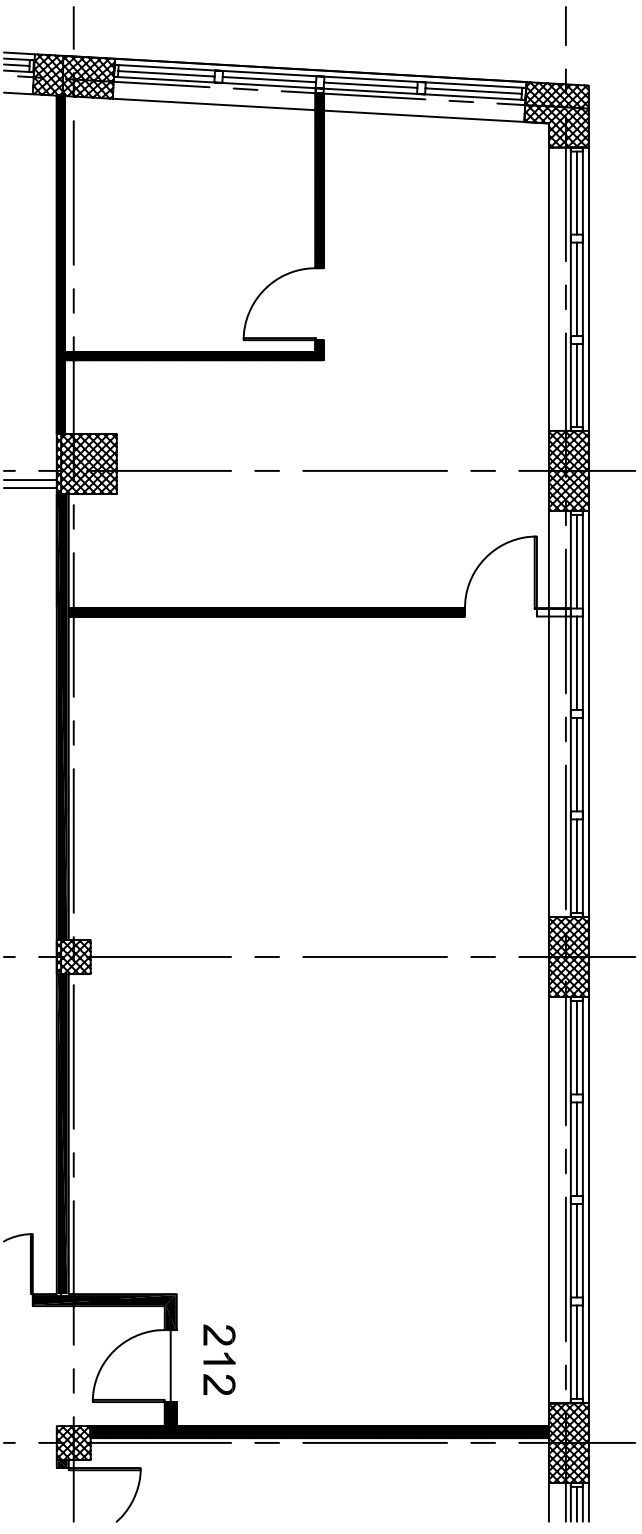

**SECOND FLOOR KEY PLAN**

CARDARELLI  
DESIGN & ARCHITECTURE, P.C.  
Architecture and Planning  
29 Rockwood Road, Suite 202  
White Plains, NY 10604  
Phone: (914) 437-6564 / Fax: (914) 437-6565

**E1**

DATE:  
9-18-14

SCALE:  
1/8"=1'-0"

**SECOND FLOOR PLAN**  
**7-11 BROADWAY**  
**WHITE PLAINS, NY**

GHP OFFICE REALTY  
FOUR WEST RED OAK LANE  
WHITE PLAINS, NY 10604  
Tel: 914.694.6070  
Fax: 914.694.6072