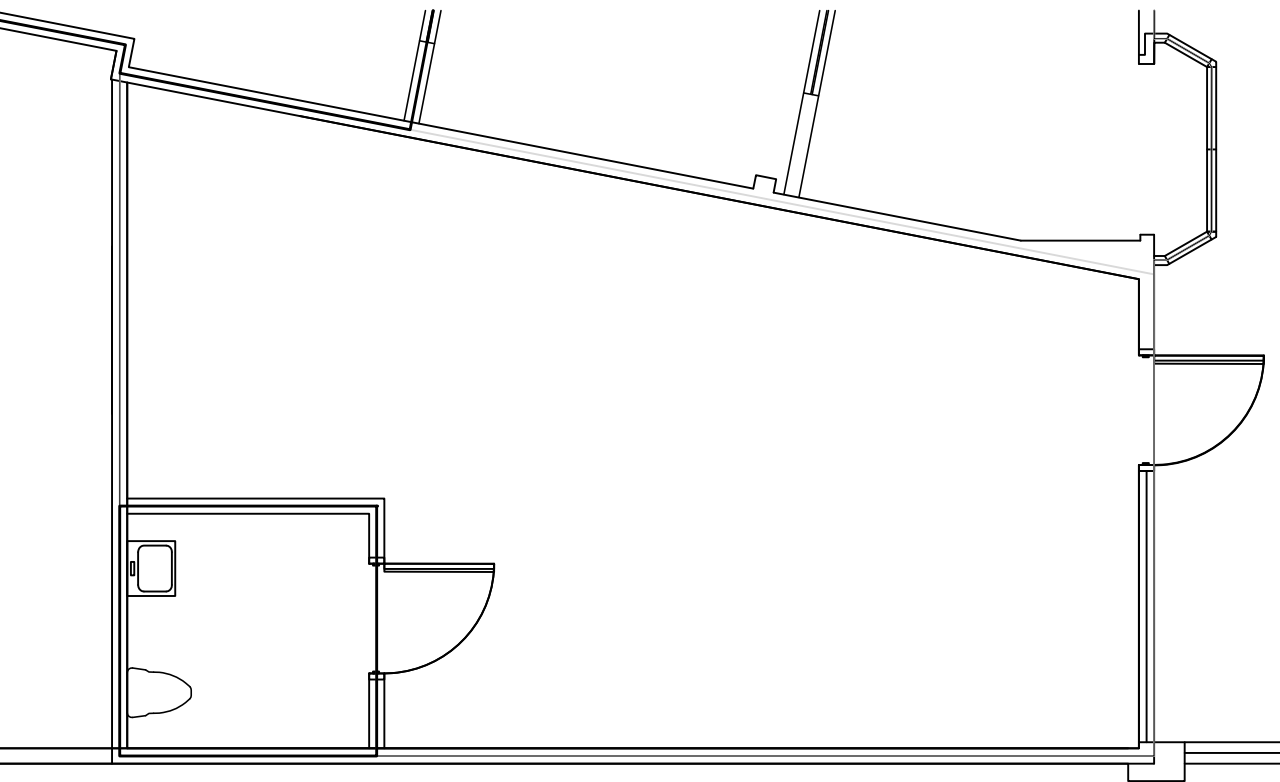

FIRST FLOOR KEY PLAN

CARDARELLI  
DESIGN & ARCHITECTURE, P.C.  
Architecture and Planning  
297 KENNEDY BOULEVARD, SUITE 202  
GREENWICH, CT 06830  
Phone: (914) 437-5554 / Fax: (914) 437-5555

1FL

DATE:  
05/17/2017