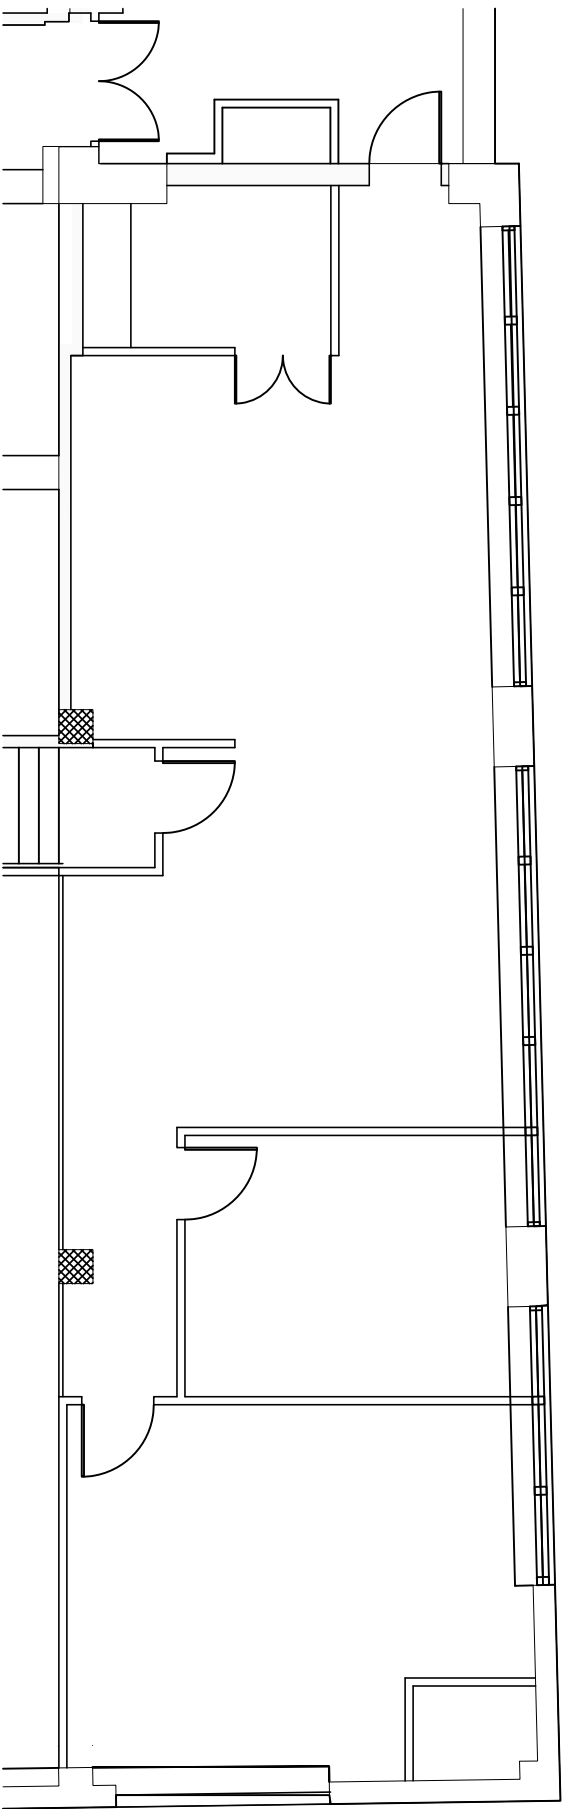

FIRST FLOOR KEY PLAN

CARDARELLI
DESIGN & ARCHITECTURE, P.C.
Architecture and Planning
297 ROCKWOOD ROAD, SUITE 202
ROCKWOOD, NY 10866
Phone: (914) 437-6564 / Fax: (914) 437-6565

1FL

DATE:
02.17.15

SCALE:
1/8"=1'-0"