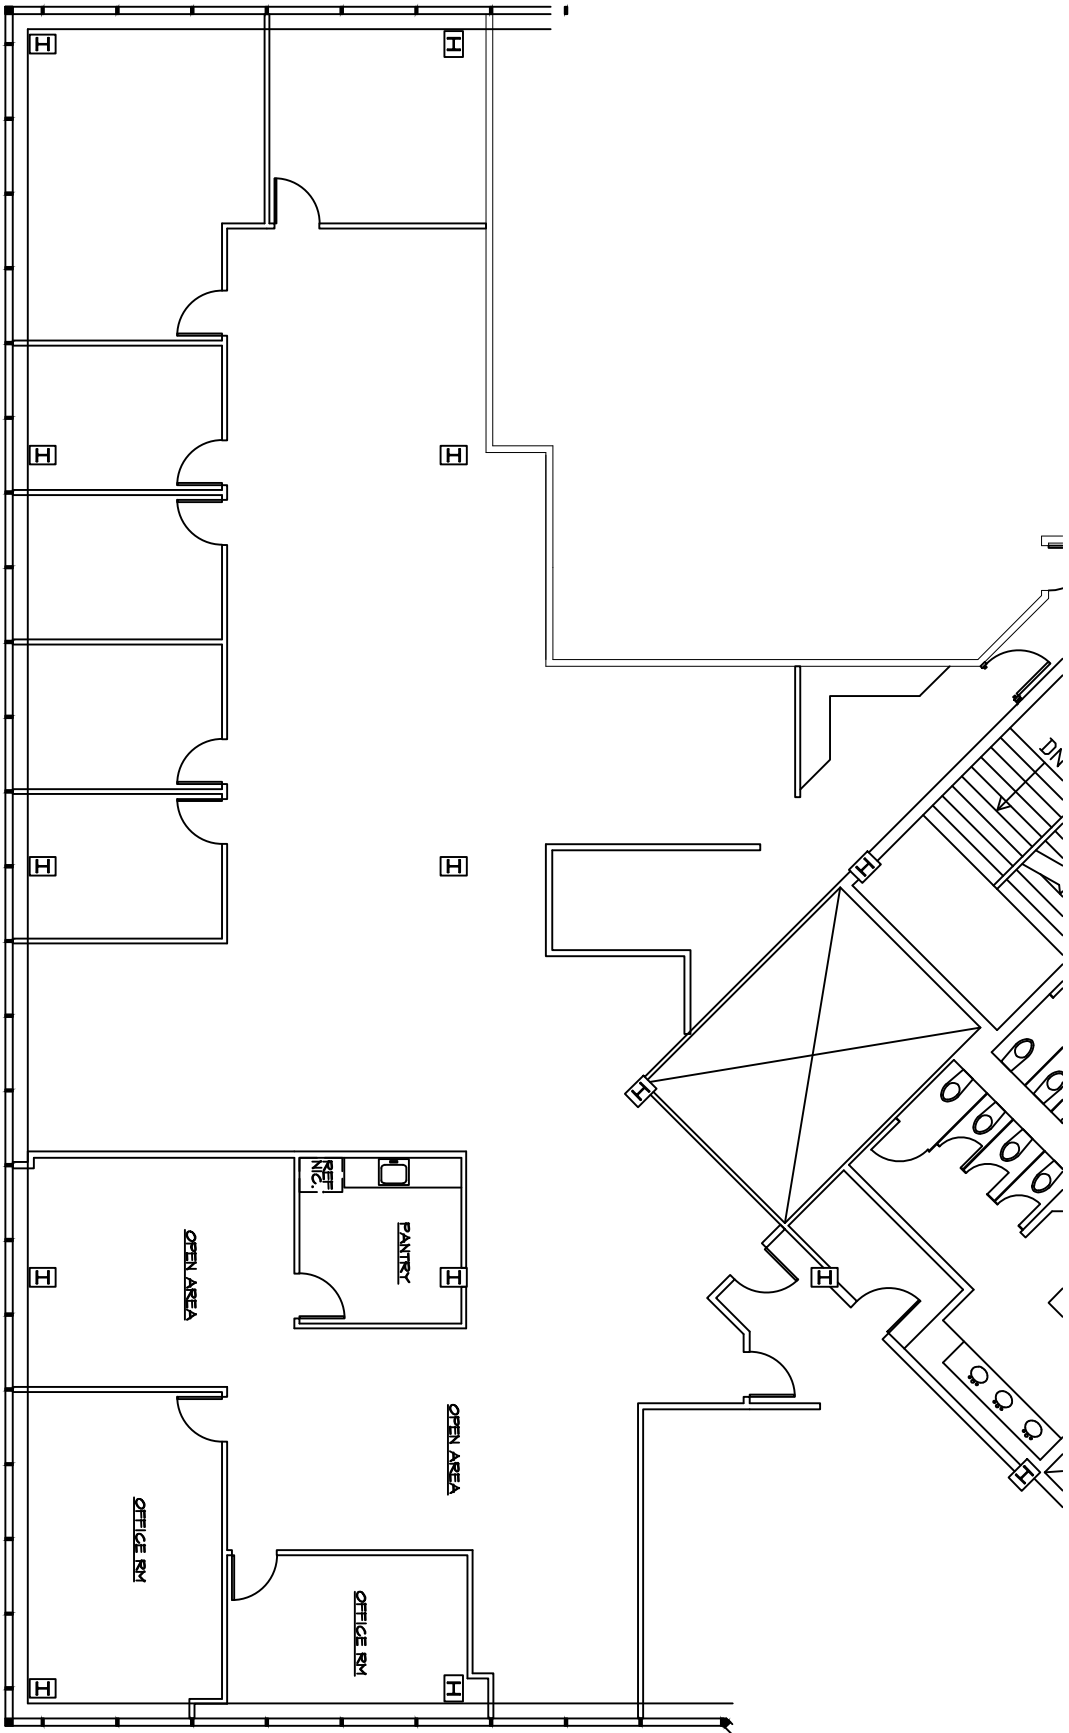

SUITE # 560
660 WHITE PLAINS ROAD
TARRYTOWN, N.Y.

KEY PLAN

EX-1