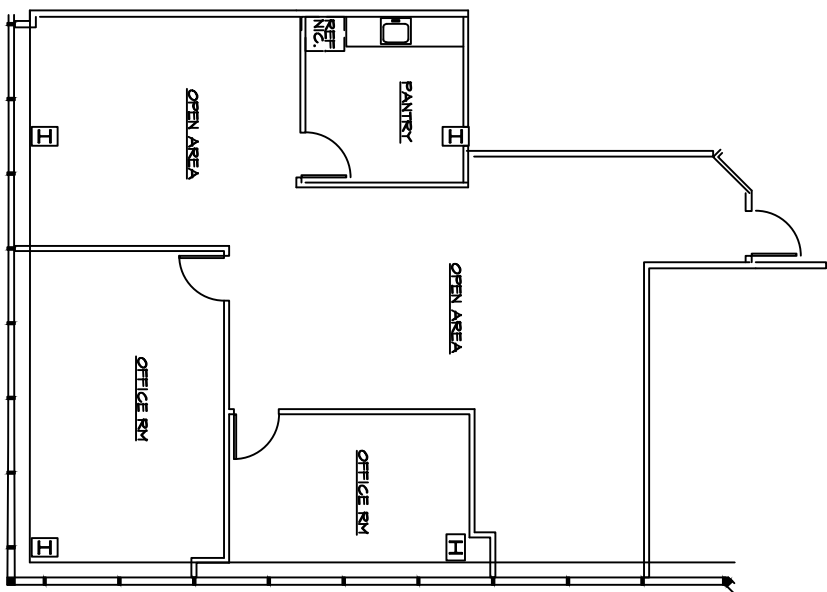

SUITE # 560
660 WHITE PLAINS ROAD
TARRYTOWN, N.Y.

EX-1